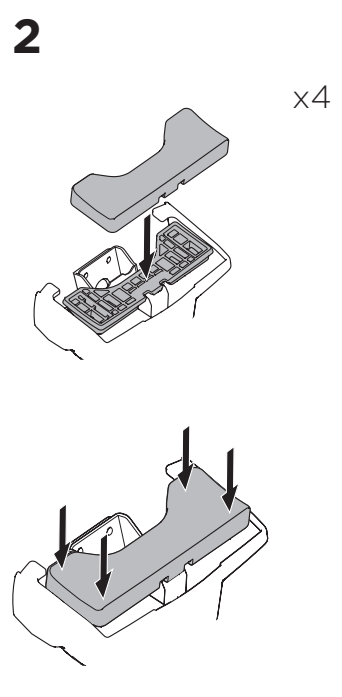

1

Kit 145336

MAZDA CX-60, 5-dr SUV, 22-

ISO 11154-E

THULE WingBar Evo	THULE WingBar Edge	THULE WingBar	THULE SquareBar Evo	Evo X (scale)	Edge X (scale)
MAZDA CX-60, 5-dr SUV, 22-				53,5	H

THULE ProBar Evo	THULE SlideBar Evo	X (mm/inch)		
MAZDA CX-60, 5-dr SUV, 22-		1186 mm / 46 3/4"		

THULE WingBar Evo	THULE WingBar Edge	THULE WingBar	THULE SquareBar Evo	Evo Y (scale)	Edge Y (scale)
MAZDA CX-60, 5-dr SUV, 22-				46,5	D

THULE ProBar Evo	THULE SlideBar Evo	Y (mm/inch)		
MAZDA CX-60, 5-dr SUV, 22-		1116 mm / 43 7/8"		

	W (mm/inch)	Z (mm/inch)
MAZDA CX-60, 5-dr SUV, 22-	700 mm / 27 1/2"	270 mm / 10 5/8"