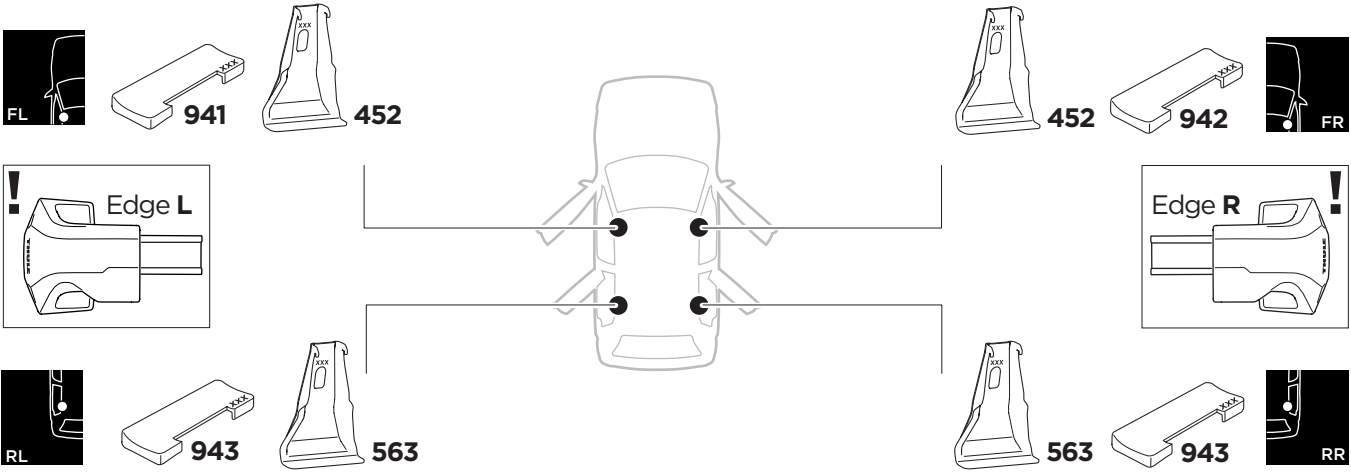

1

Kit 145336

MAZDA CX-60, 5-dr SUV, 22-

ISO 11154-E

THULE WingBar Evo	THULE WingBar Edge	THULE WingBar	THULE SquareBar Evo	Evo X (scale)	Edge X (scale)
MAZDA CX-60, 5-dr SUV, 22-				53,5	H

THULE ProBar Evo	THULE SlideBar Evo	X (mm/inch)		
MAZDA CX-60, 5-dr SUV, 22-		1186 mm / 46 3/4"		

THULE WingBar Evo	THULE WingBar Edge	THULE WingBar	THULE SquareBar Evo	Evo Y (scale)	Edge Y (scale)
MAZDA CX-60, 5-dr SUV, 22-				46,5	D

THULE ProBar Evo	THULE SlideBar Evo	Y (mm/inch)		
MAZDA CX-60, 5-dr SUV, 22-		1116 mm / 43 7/8"		

	W (mm/inch)	Z (mm/inch)
MAZDA CX-60, 5-dr SUV, 22-	700 mm / 27 1/2"	270 mm / 10 5/8"