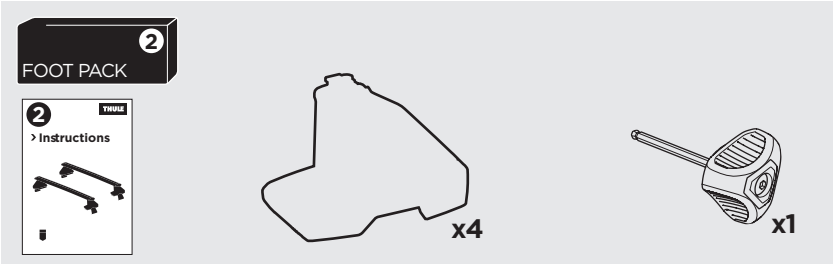

1

Kit 5324

FORD Ranger Crew Cab, 4-dr Pickup, 23-
 FORD Ranger Super Cab, 4-dr Pickup, 23-

ISO 11154-E

THULE WingBar Evo	THULE WingBar Edge	THULE WingBar	THULE SquareBar Evo	Evo X (scale)	Edge X (scale)
FORD Ranger Crew Cab, 4-dr Pickup, 23-				48	A
FORD Ranger Super Cab, 4-dr Pickup, 23-				48	A

THULE ProBar Evo	THULE SlideBar Evo	X (mm/inch)
FORD Ranger Crew Cab, 4-dr Pickup, 23-		1131 mm / 44 1/2"
FORD Ranger Super Cab, 4-dr Pickup, 23-		1131 mm / 44 1/2"

THULE WingBar Evo	THULE WingBar Edge	THULE WingBar	THULE SquareBar Evo	Evo Y (scale)	Edge Y (scale)
FORD Ranger Crew Cab, 4-dr Pickup, 23-				48,5	R
FORD Ranger Super Cab, 4-dr Pickup, 23-				48,5	R

THULE ProBar Evo	THULE SlideBar Evo	Y (mm/inch)
FORD Ranger Crew Cab, 4-dr Pickup, 23-		1136 mm / 44 3/4"
FORD Ranger Super Cab, 4-dr Pickup, 23-		1136 mm / 44 3/4"

	W (mm/inch)	Z (mm/inch)
FORD Ranger Crew Cab, 4-dr Pickup, 23-	700 mm / 27 1/2"	310 mm / 12 1/4"
FORD Ranger Super Cab, 4-dr Pickup, 23-	600 mm / 23 5/8"	310 mm / 12 1/4"