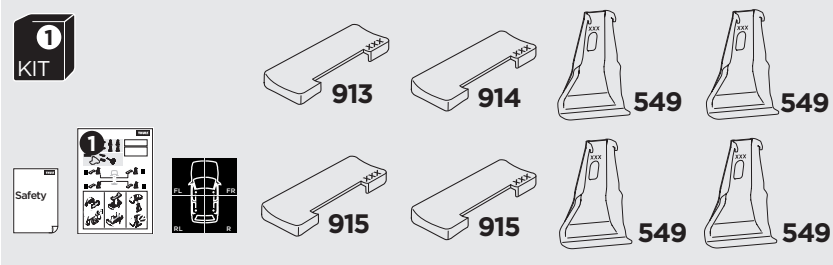

1

Kit 5324

FORD Ranger Crew Cab, 4-dr Pickup, 23-
 FORD Ranger Super Cab, 4-dr Pickup, 23-

ISO 11154-E

THULE WingBar Evo	THULE WingBar Edge	THULE WingBar	THULE SquareBar Evo	Evo X (scale)	Edge X (scale)
FORD Ranger Crew Cab, 4-dr Pickup, 23-				48	A
FORD Ranger Super Cab, 4-dr Pickup, 23-				48	A

THULE ProBar Evo	THULE SlideBar Evo	X (mm/inch)
FORD Ranger Crew Cab, 4-dr Pickup, 23-		1131 mm / 44 1/2"
FORD Ranger Super Cab, 4-dr Pickup, 23-		1131 mm / 44 1/2"

THULE WingBar Evo	THULE WingBar Edge	THULE WingBar	THULE SquareBar Evo	Evo Y (scale)	Edge Y (scale)
FORD Ranger Crew Cab, 4-dr Pickup, 23-				48,5	R
FORD Ranger Super Cab, 4-dr Pickup, 23-				48,5	R

THULE ProBar Evo	THULE SlideBar Evo	Y (mm/inch)
FORD Ranger Crew Cab, 4-dr Pickup, 23-		1136 mm / 44 3/4"
FORD Ranger Super Cab, 4-dr Pickup, 23-		1136 mm / 44 3/4"

	W (mm/inch)	Z (mm/inch)
FORD Ranger Crew Cab, 4-dr Pickup, 23-	700 mm / 27 1/2"	310 mm / 12 1/4"
FORD Ranger Super Cab, 4-dr Pickup, 23-	600 mm / 23 5/8"	310 mm / 12 1/4"