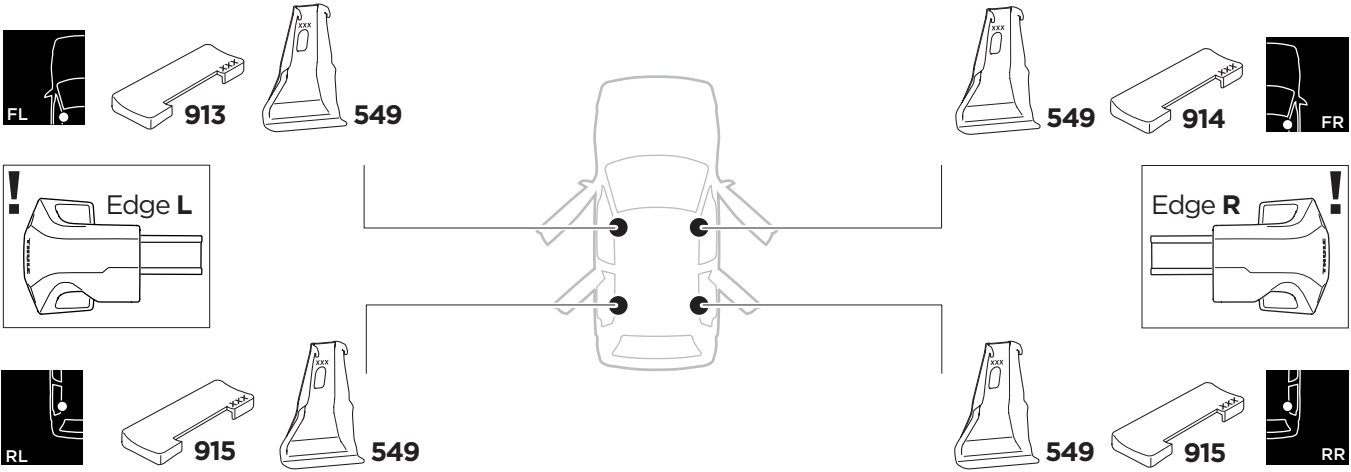

1

Kit 5324

FORD Ranger Crew Cab, 4-dr Pickup, 23-
 FORD Ranger Super Cab, 4-dr Pickup, 23-

ISO 11154-E

THULE WingBar Evo	THULE WingBar Edge	THULE WingBar	THULE SquareBar Evo	Evo X (scale)	Edge X (scale)
FORD Ranger Crew Cab, 4-dr Pickup, 23-				48	A
FORD Ranger Super Cab, 4-dr Pickup, 23-				48	A

THULE ProBar Evo	THULE SlideBar Evo	X (mm/inch)
FORD Ranger Crew Cab, 4-dr Pickup, 23-		1131 mm / 44 1/2"
FORD Ranger Super Cab, 4-dr Pickup, 23-		1131 mm / 44 1/2"

THULE WingBar Evo	THULE WingBar Edge	THULE WingBar	THULE SquareBar Evo	Evo Y (scale)	Edge Y (scale)
FORD Ranger Crew Cab, 4-dr Pickup, 23-				48,5	R
FORD Ranger Super Cab, 4-dr Pickup, 23-				48,5	R

THULE ProBar Evo	THULE SlideBar Evo	Y (mm/inch)
FORD Ranger Crew Cab, 4-dr Pickup, 23-		1136 mm / 44 3/4"
FORD Ranger Super Cab, 4-dr Pickup, 23-		1136 mm / 44 3/4"

	W (mm/inch)	Z (mm/inch)
FORD Ranger Crew Cab, 4-dr Pickup, 23-	700 mm / 27 1/2"	310 mm / 12 1/4"
FORD Ranger Super Cab, 4-dr Pickup, 23-	600 mm / 23 5/8"	310 mm / 12 1/4"