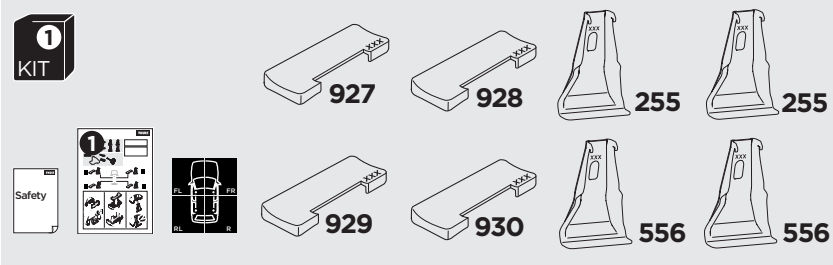

1

Kit 145327

CITROËN C5 X, 5-dr Hatchback, 22-

ISO 11154-E

5562499001

Bring your life
thule.com

THULE WingBar Evo	THULE WingBar Edge	THULE WingBar	THULE SquareBar Evo	Evo X (scale)	Edge X (scale)
CITROËN C5 X, 5-dr Hatchback, 22-				38	C
THULE ProBar Evo	THULE SlideBar Evo				X (mm/inch)
CITROËN C5 X, 5-dr Hatchback, 22-				1031 mm / 40 5/8"	

THULE WingBar Evo	THULE WingBar Edge	THULE WingBar	THULE SquareBar Evo	Evo Y (scale)	Edge Y (scale)
CITROËN C5 X, 5-dr Hatchback, 22-				32,5	N
THULE ProBar Evo	THULE SlideBar Evo				Y (mm/inch)
CITROËN C5 X, 5-dr Hatchback, 22-				976 mm / 38 3/8"	

	W (mm/inch)	Z (mm/inch)
CITROËN C5 X, 5-dr Hatchback, 22-	723 mm / 28 1/2"	285 mm / 11 1/4"