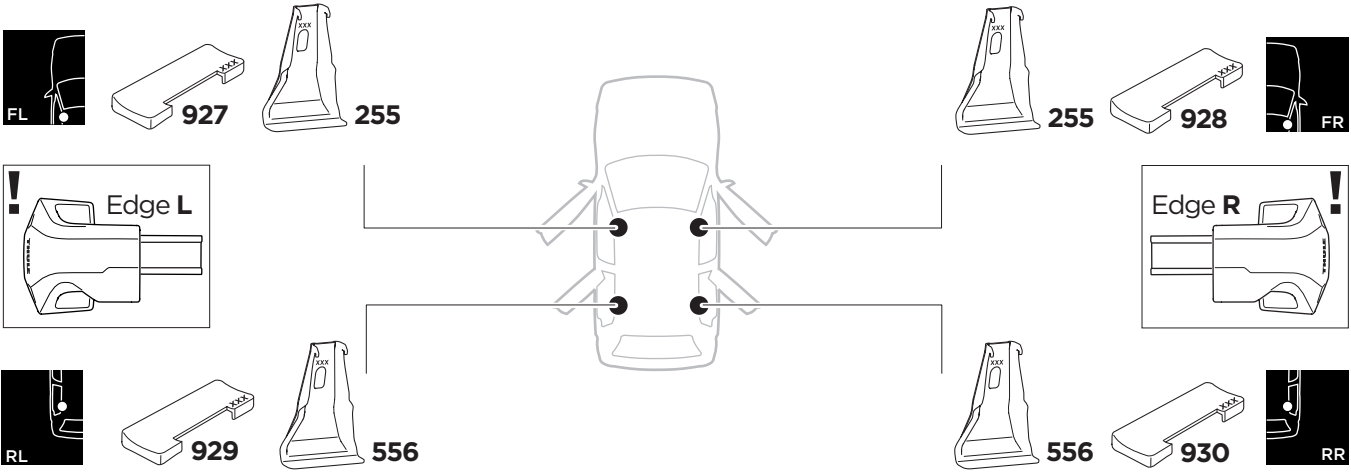

1

Kit 145327

CITROËN C5 X, 5-dr Hatchback, 22-

ISO 11154-E

5562499001

Bring your life
thule.com

THULE WingBar Evo	THULE WingBar Edge	THULE WingBar	THULE SquareBar Evo	Evo X (scale)	Edge X (scale)
CITROËN C5 X, 5-dr Hatchback, 22-				38	C
THULE ProBar Evo	THULE SlideBar Evo				X (mm/inch)
CITROËN C5 X, 5-dr Hatchback, 22-				1031 mm / 40 5/8"	

THULE WingBar Evo	THULE WingBar Edge	THULE WingBar	THULE SquareBar Evo	Evo Y (scale)	Edge Y (scale)
CITROËN C5 X, 5-dr Hatchback, 22-				32,5	N
THULE ProBar Evo	THULE SlideBar Evo				Y (mm/inch)
CITROËN C5 X, 5-dr Hatchback, 22-				976 mm / 38 3/8"	

	W (mm/inch)	Z (mm/inch)
CITROËN C5 X, 5-dr Hatchback, 22-	723 mm / 28 1/2"	285 mm / 11 1/4"