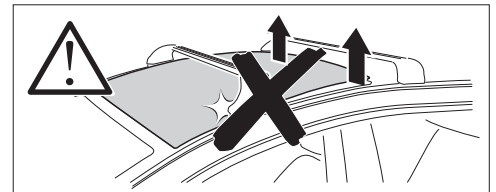

1

Kit 187110

MERCEDES C-Class (W204), 4-dr Sedan, 07-14

ISO 11154-E

This kit is only for vehicles with fixpoint mounting and glassroof.

3

4

5