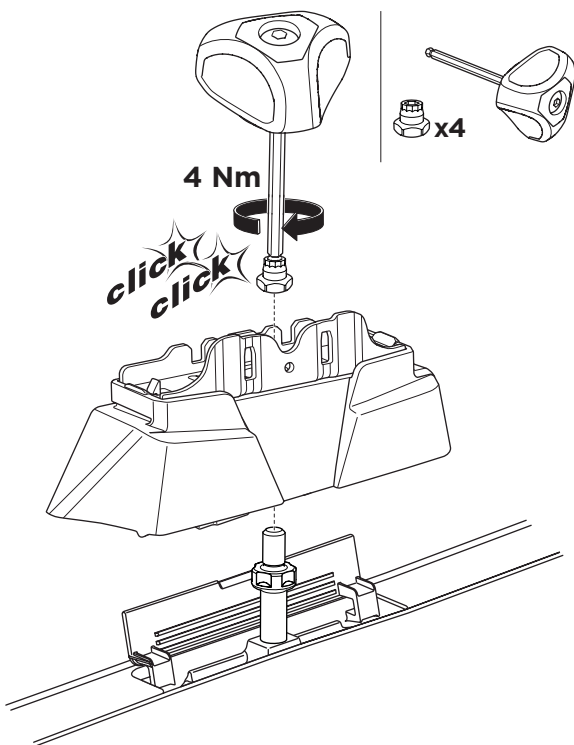

1

Kit 187110

MERCEDES C-Class (W204), 4-dr Sedan, 07-14

ISO 11154-E

This kit is only for vehicles with fixpoint mounting and glassroof.

3

4

5