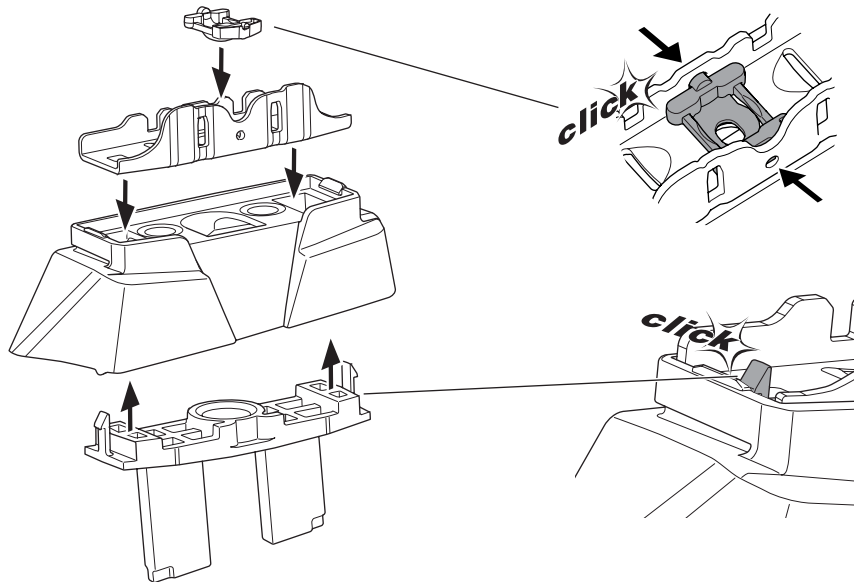

1

Kit 187110

MERCEDES C-Class (W204), 4-dr Sedan, 07-14

ISO 11154-E

This kit is only for vehicles with fixpoint mounting and glassroof.

3

4

5