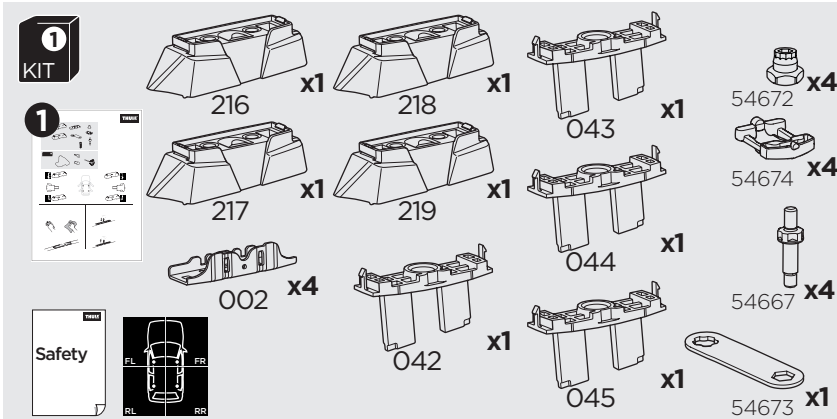

1

Kit 187110

MERCEDES C-Class (W204), 4-dr Sedan, 07-14

ISO 11154-E

This kit is only for vehicles with fixpoint mounting and glassroof.

3

4

5