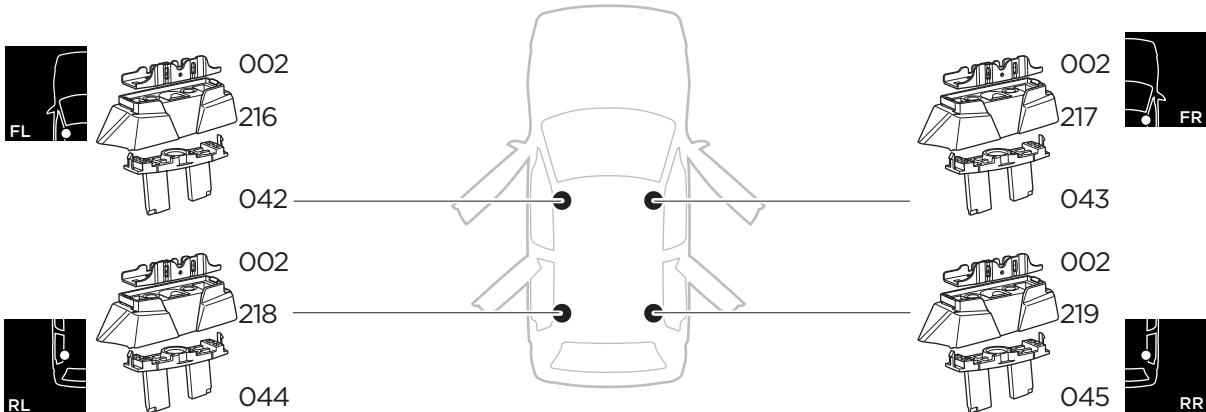

1

Kit 187110

MERCEDES C-Class (W204), 4-dr Sedan, 07-14

ISO 11154-E

This kit is only for vehicles with fixpoint mounting and glassroof.

3

4

5