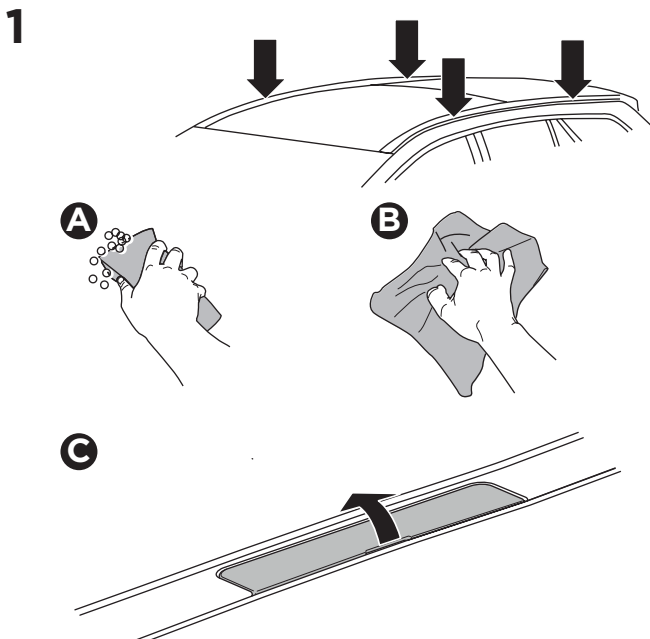

1

Kit 187110

MERCEDES C-Class (W204), 4-dr Sedan, 07-14

ISO 11154-E

This kit is only for vehicles with fixpoint mounting and glassroof.

3

4

5