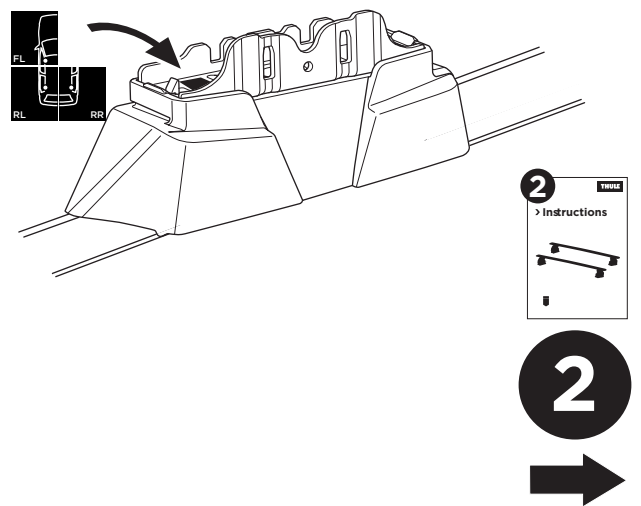

1

Kit 187110

MERCEDES C-Class (W204), 4-dr Sedan, 07-14

ISO 11154-E

This kit is only for vehicles with fixpoint mounting and glassroof.

3

4

5