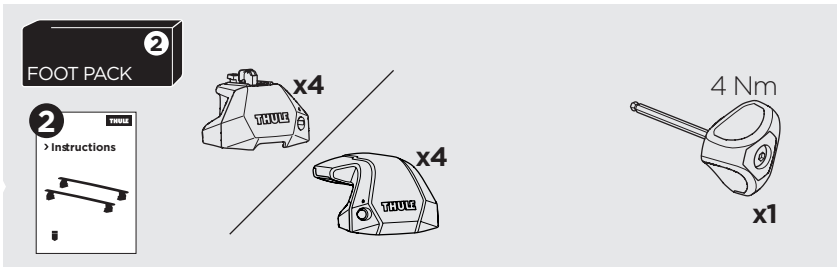

1

Kit 187110

MERCEDES C-Class (W204), 4-dr Sedan, 07-14

ISO 11154-E

This kit is only for vehicles with fixpoint mounting and glassroof.

3

4

5