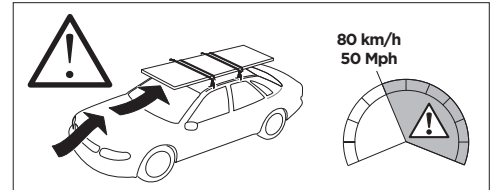

1

Kit 187110

MERCEDES C-Class (W204), 4-dr Sedan, 07-14

ISO 11154-E

This kit is only for vehicles with fixpoint mounting and glassroof.

3

4

5