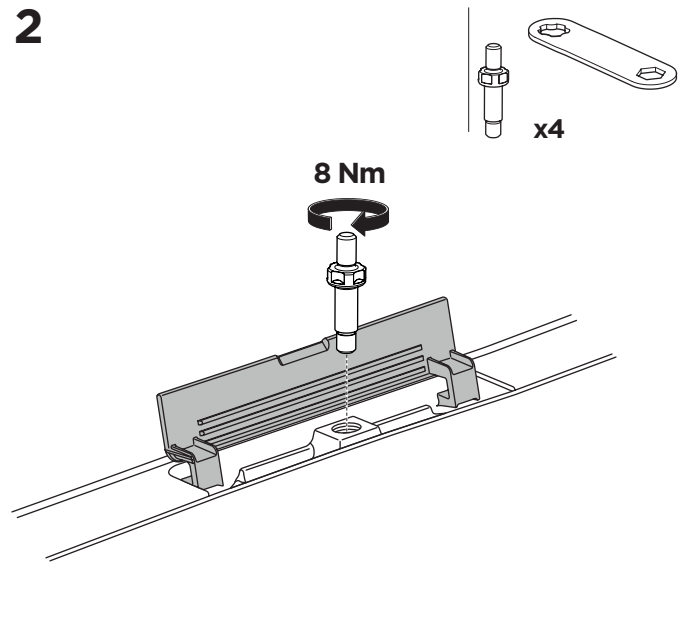

1

Kit 187110

MERCEDES C-Class (W204), 4-dr Sedan, 07-14

ISO 11154-E

This kit is only for vehicles with fixpoint mounting and glassroof.

3

4

5