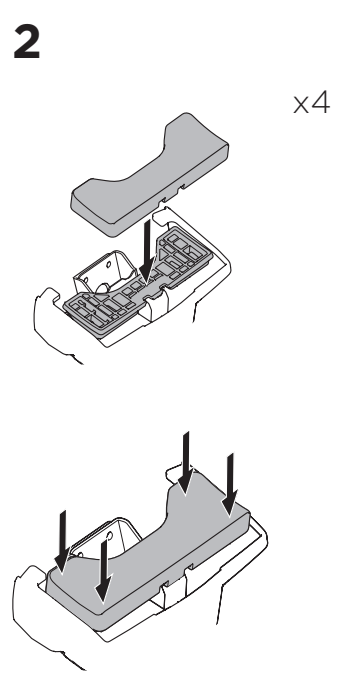

1

Kit 145332

JEEP Grand Cherokee, 5-dr SUV, 11-21

ISO 11154-E

5562555001

Bring your life
thule.com

THULE WingBar Evo	THULE WingBar Edge	THULE WingBar	THULE SquareBar Evo	Evo X (scale)	Edge X (scale)
JEEP Grand Cherokee, 5-dr SUV, 11-21				55	E
THULE ProBar Evo	THULE SlideBar Evo				X (mm/inch)
JEEP Grand Cherokee, 5-dr SUV, 11-21				1201 mm / 47 1/4"	

THULE WingBar Evo	THULE WingBar Edge	THULE WingBar	THULE SquareBar Evo	Evo Y (scale)	Edge Y (scale)
JEEP Grand Cherokee, 5-dr SUV, 11-21				52	K
THULE ProBar Evo	THULE SlideBar Evo				Y (mm/inch)
JEEP Grand Cherokee, 5-dr SUV, 11-21				1171 mm / 46 1/8"	

	W (mm/inch)	Z (mm/inch)
JEEP Grand Cherokee, 5-dr SUV, 11-21	680 mm / 26 3/4"	360 mm / 14 1/8"