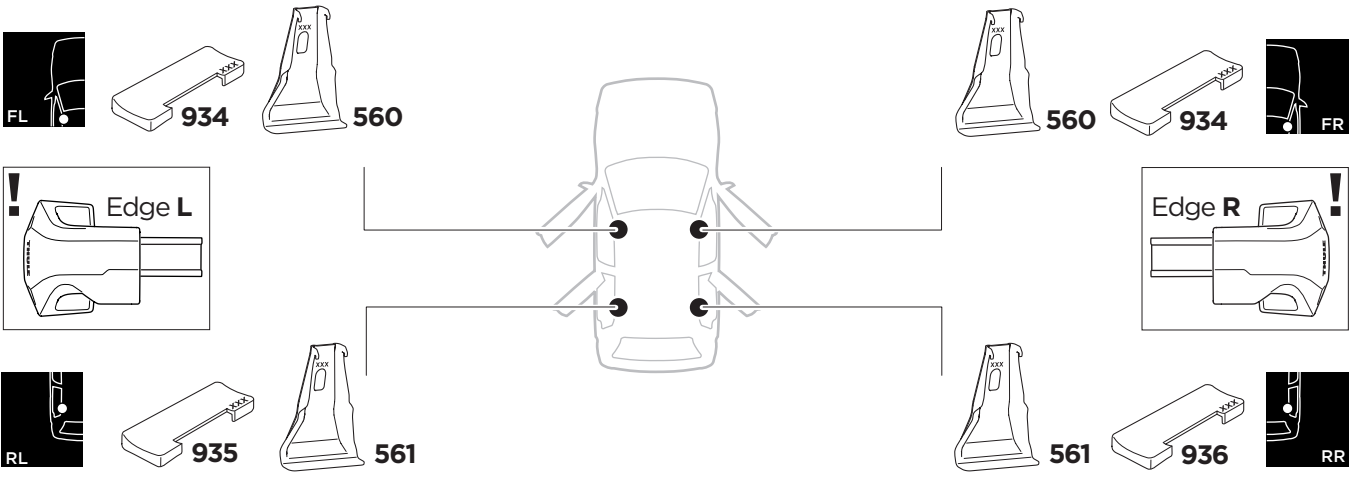

1

Kit 145332

JEEP Grand Cherokee, 5-dr SUV, 11-21

ISO 11154-E

5562555001

Bring your life
thule.com

THULE WingBar Evo	THULE WingBar Edge	THULE WingBar	THULE SquareBar Evo	Evo X (scale)	Edge X (scale)
JEEP Grand Cherokee, 5-dr SUV, 11-21				55	E
THULE ProBar Evo	THULE SlideBar Evo				X (mm/inch)
JEEP Grand Cherokee, 5-dr SUV, 11-21				1201 mm / 47 1/4"	

THULE WingBar Evo	THULE WingBar Edge	THULE WingBar	THULE SquareBar Evo	Evo Y (scale)	Edge Y (scale)
JEEP Grand Cherokee, 5-dr SUV, 11-21				52	K
THULE ProBar Evo	THULE SlideBar Evo				Y (mm/inch)
JEEP Grand Cherokee, 5-dr SUV, 11-21				1171 mm / 46 1/8"	

	W (mm/inch)	Z (mm/inch)
JEEP Grand Cherokee, 5-dr SUV, 11-21	680 mm / 26 3/4"	360 mm / 14 1/8"