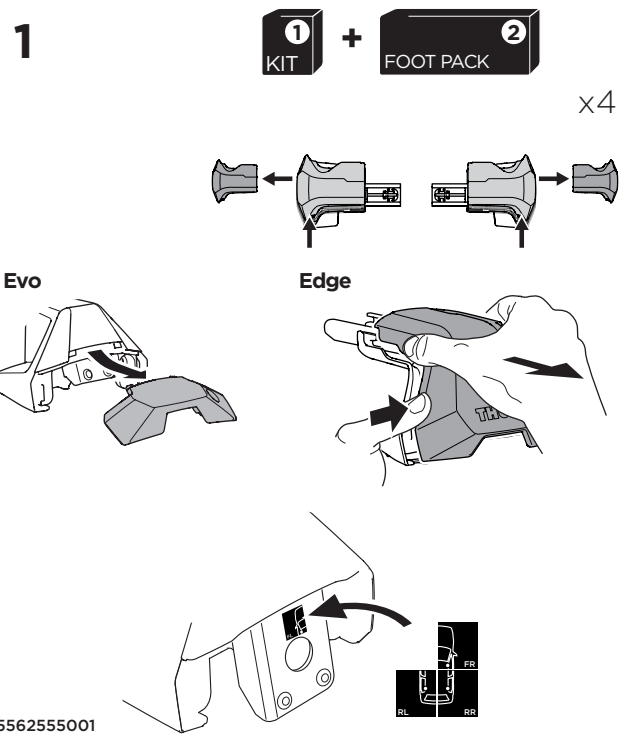

1

Kit 145332

JEEP Grand Cherokee, 5-dr SUV, 11-21

ISO 11154-E

5562555001

Bring your life
thule.com

THULE WingBar Evo	THULE WingBar Edge	THULE WingBar	THULE SquareBar Evo	Evo X (scale)	Edge X (scale)
JEEP Grand Cherokee, 5-dr SUV, 11-21				55	E
THULE ProBar Evo	THULE SlideBar Evo				X (mm/inch)
JEEP Grand Cherokee, 5-dr SUV, 11-21				1201 mm / 47 1/4"	

THULE WingBar Evo	THULE WingBar Edge	THULE WingBar	THULE SquareBar Evo	Evo Y (scale)	Edge Y (scale)
JEEP Grand Cherokee, 5-dr SUV, 11-21				52	K
THULE ProBar Evo	THULE SlideBar Evo				Y (mm/inch)
JEEP Grand Cherokee, 5-dr SUV, 11-21				1171 mm / 46 1/8"	

	W (mm/inch)	Z (mm/inch)
JEEP Grand Cherokee, 5-dr SUV, 11-21	680 mm / 26 3/4"	360 mm / 14 1/8"