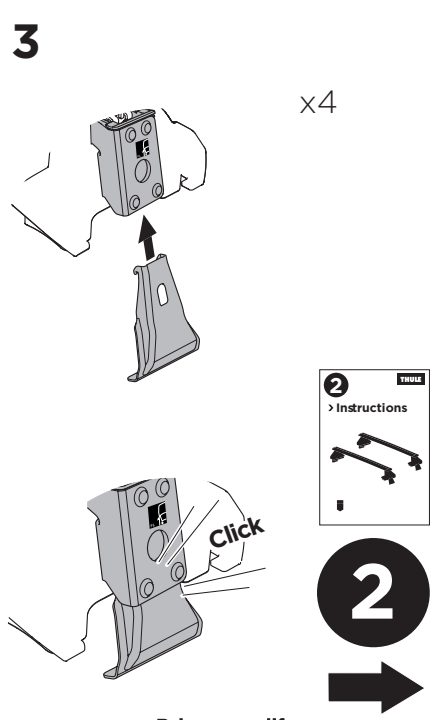

1

Kit 145332

JEEP Grand Cherokee, 5-dr SUV, 11-21

ISO 11154-E

5562555001

Bring your life
thule.com

THULE WingBar Evo	THULE WingBar Edge	THULE WingBar	THULE SquareBar Evo	Evo X (scale)	Edge X (scale)
JEEP Grand Cherokee, 5-dr SUV, 11-21				55	E
THULE ProBar Evo	THULE SlideBar Evo				X (mm/inch)
JEEP Grand Cherokee, 5-dr SUV, 11-21				1201 mm / 47 1/4"	

THULE WingBar Evo	THULE WingBar Edge	THULE WingBar	THULE SquareBar Evo	Evo Y (scale)	Edge Y (scale)
JEEP Grand Cherokee, 5-dr SUV, 11-21				52	K
THULE ProBar Evo	THULE SlideBar Evo				Y (mm/inch)
JEEP Grand Cherokee, 5-dr SUV, 11-21				1171 mm / 46 1/8"	

	W (mm/inch)	Z (mm/inch)
JEEP Grand Cherokee, 5-dr SUV, 11-21	680 mm / 26 3/4"	360 mm / 14 1/8"