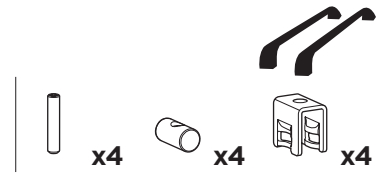

# Kit 187054

CITROËN Jumper, 4-dr Van, 06-  
FIAT Ducato, 4-dr Van, 06-  
OPEL Movano (C), 4-dr Van, 22-  
PEUGEOT Boxer, 4-dr Van, 06-

 +  7 kg  
15,4 lbs = Max: 100 kg  
/ 220 lbs

 +  10,5 kg  
21,1 lbs = Max: 150 kg  
/ 330 lbs

  Max 130 km/h  
80 Mph

  80 km/h  
50 Mph 

ISO 11154-E

5562356001

Bring your life  
thule.com

This kit is only for vehicles with fixpoint mounting.

**1**  
KIT

**Safety**

**i**

1

**A**

x4

**B**

x4

**C**

x4