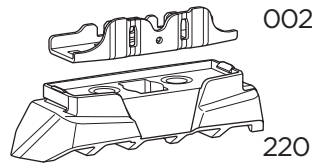

  Max 130 km/h  
80 Mph

  80 km/h  
50 Mph 

ISO 11154-E

5562356001

Bring your life  
thule.com

This kit is only for vehicles with fixpoint mounting.

**1**  
KIT

**Safety**

**i**

1

**A**

x4

**B**

x4

**C**

x4