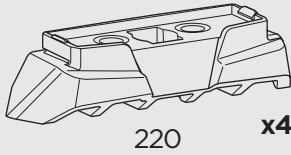

# Kit 187054

CITROËN Jumper, 4-dr Van, 06-  
FIAT Ducato, 4-dr Van, 06-  
OPEL Movano (C), 4-dr Van, 22-  
PEUGEOT Boxer, 4-dr Van, 06-

 +  7 kg  
15,4 lbs = Max: 100 kg  
/ 220 lbs

 +  10,5 kg  
21,1 lbs = Max: 150 kg  
/ 330 lbs

  Max 130 km/h  
80 Mph

  80 km/h  
50 Mph 

ISO 11154-E

5562356001

Bring your life  
thule.com

This kit is only for vehicles with fixpoint mounting.

**1**  
KIT

**Safety**

**i**

1

**A**

x4

**B**

x4

**C**

x4