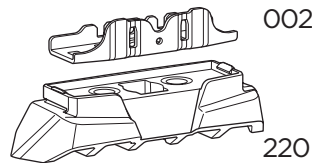

  Max 130 km/h  
80 Mph

  80 km/h  
50 Mph 

ISO 11154-E

5562356001

Bring your life  
thule.com

This kit is only for vehicles with fixpoint mounting.

**1**  
KIT

**Safety**

**i**

1

**A**

x4

**B**

x4

**C**

x4