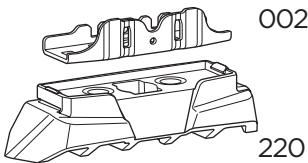

  Max 130 km/h  
80 Mph

  80 km/h  
50 Mph 

ISO 11154-E

5562356001

Bring your life  
thule.com

This kit is only for vehicles with fixpoint mounting.

**1**  
KIT

**Safety**

**i**

1

**A**

x4

**B**

x4

**C**

x4