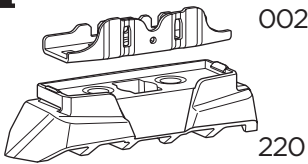

  Max 130 km/h  
80 Mph

  80 km/h  
50 Mph 

ISO 11154-E

5562356001

Bring your life  
thule.com

This kit is only for vehicles with fixpoint mounting.

**1**  
KIT

**Safety**

**i**

1

**A**

x4

**B**

x4

**C**

x4