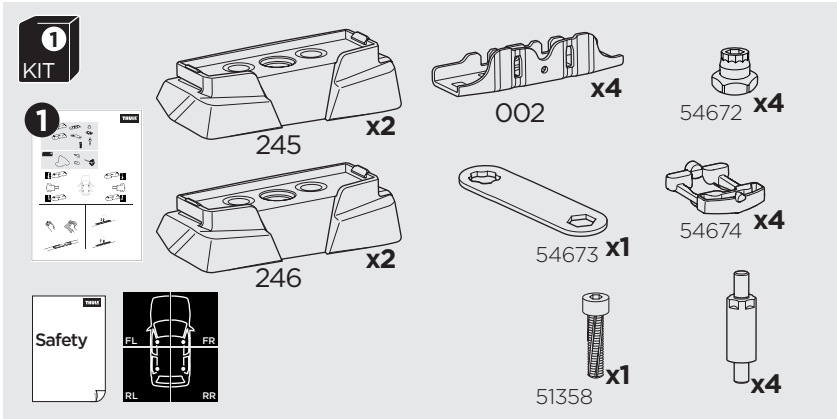

1

Kit 187142

NISSAN X-Trail (T32), 5-dr SUV, 14-21

ISO 11154-E

This kit is only for vehicles with fixpoint mounting.

3

4

5