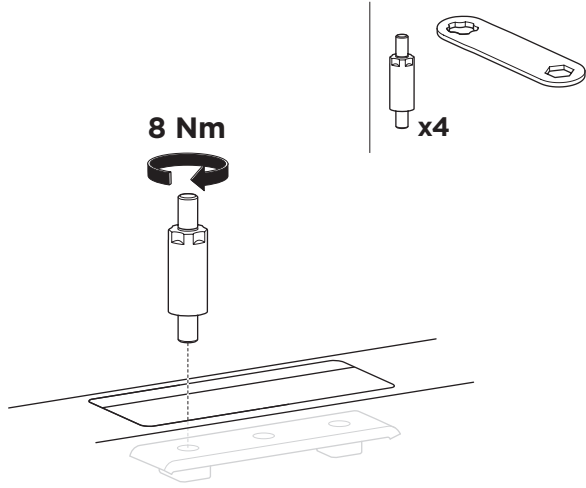

1

Kit 187142

NISSAN X-Trail (T32), 5-dr SUV, 14-21

ISO 11154-E

This kit is only for vehicles with fixpoint mounting.

3

4

5