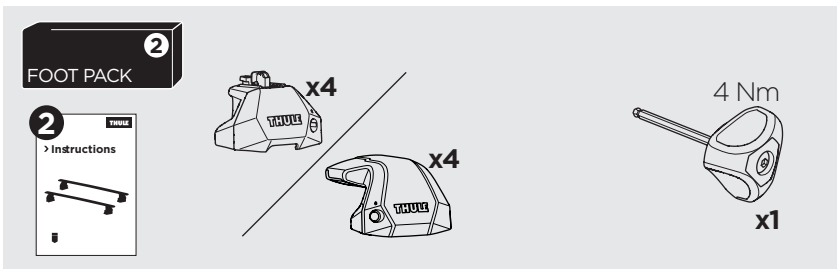

1

Kit 187142

NISSAN X-Trail (T32), 5-dr SUV, 14-21

ISO 11154-E

This kit is only for vehicles with fixpoint mounting.

3

4

5