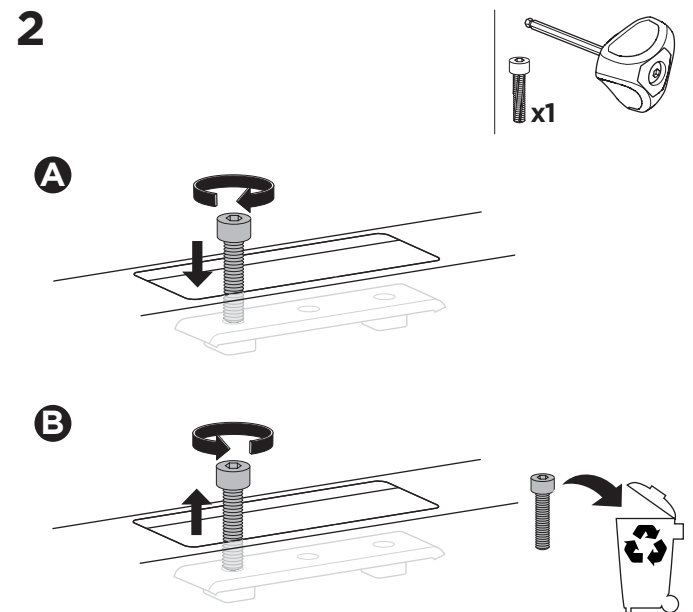

1

Kit 187142

NISSAN X-Trail (T32), 5-dr SUV, 14-21

ISO 11154-E

This kit is only for vehicles with fixpoint mounting.

3

4

5