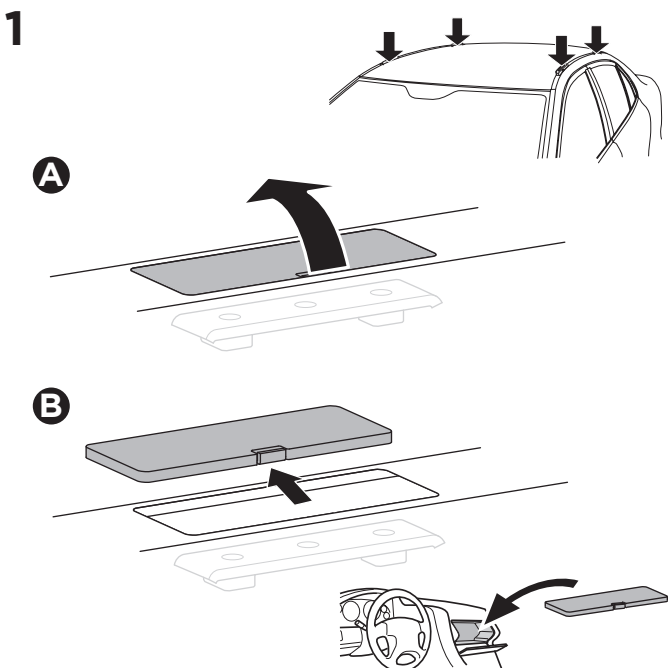

1

Kit 187142

NISSAN X-Trail (T32), 5-dr SUV, 14-21

ISO 11154-E

This kit is only for vehicles with fixpoint mounting.

3

4

5