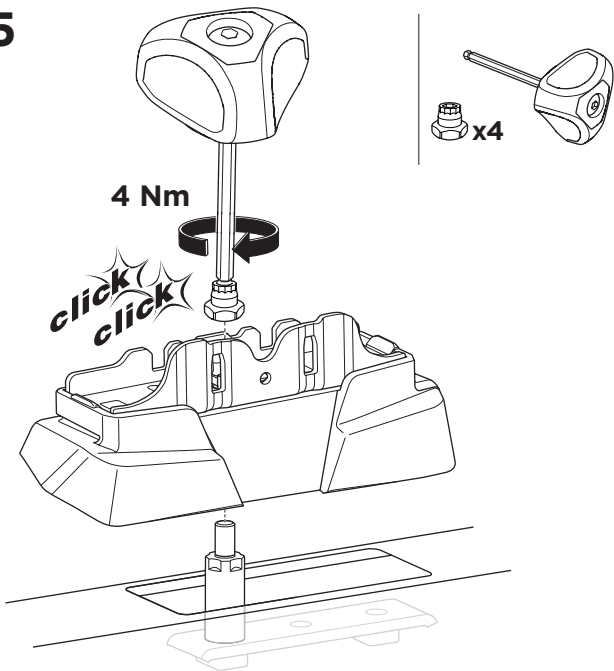

1

Kit 187142

NISSAN X-Trail (T32), 5-dr SUV, 14-21

ISO 11154-E

This kit is only for vehicles with fixpoint mounting.

3

4

5