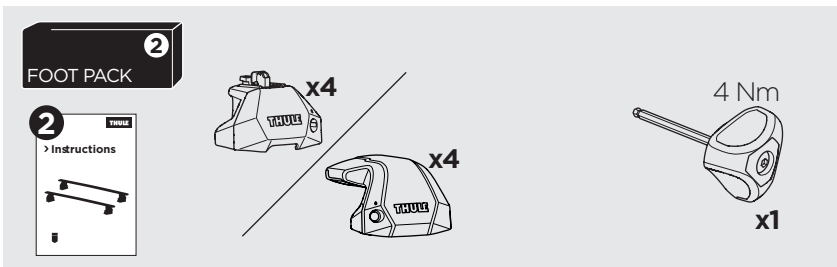

1

Kit 187156

SUBARU Forester, 5-dr SUV, 08-12 / *09-13

*North America

ISO 11154-E

This kit is only for vehicles with fixpoint mounting.

3

4