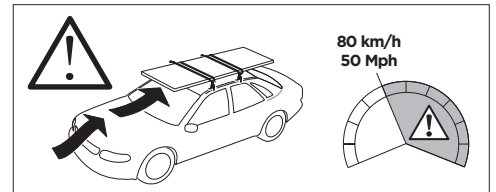

1

Kit 187156

SUBARU Forester, 5-dr SUV, 08-12 / *09-13

*North America

ISO 11154-E

This kit is only for vehicles with fixpoint mounting.

3

4