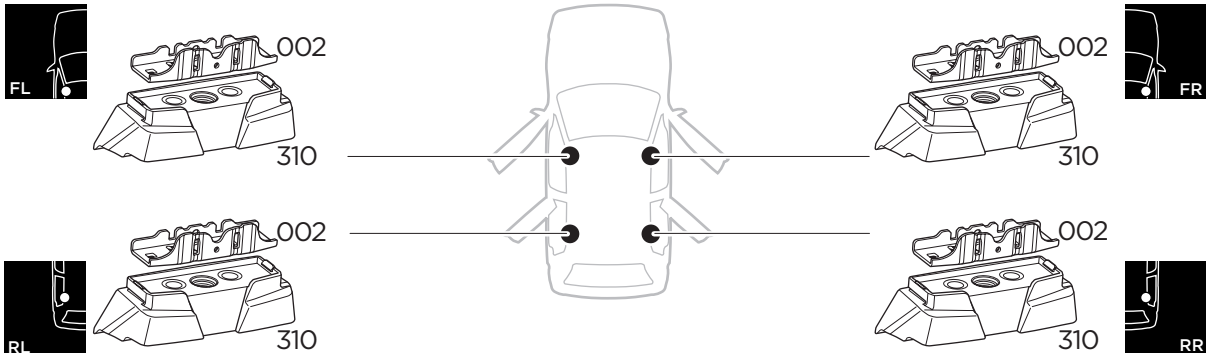

1

Kit 187156

SUBARU Forester, 5-dr SUV, 08-12 / *09-13

*North America

ISO 11154-E

This kit is only for vehicles with fixpoint mounting.

3

4