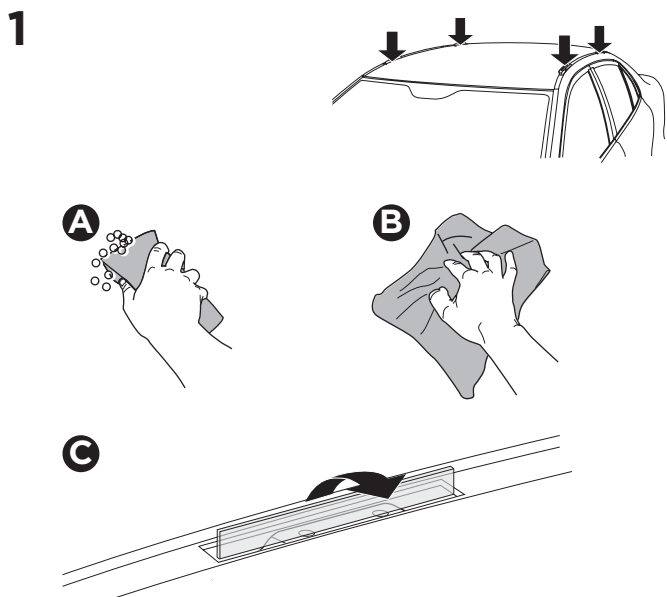

1

Kit 187156

SUBARU Forester, 5-dr SUV, 08-12 / *09-13

*North America

ISO 11154-E

This kit is only for vehicles with fixpoint mounting.

3

4