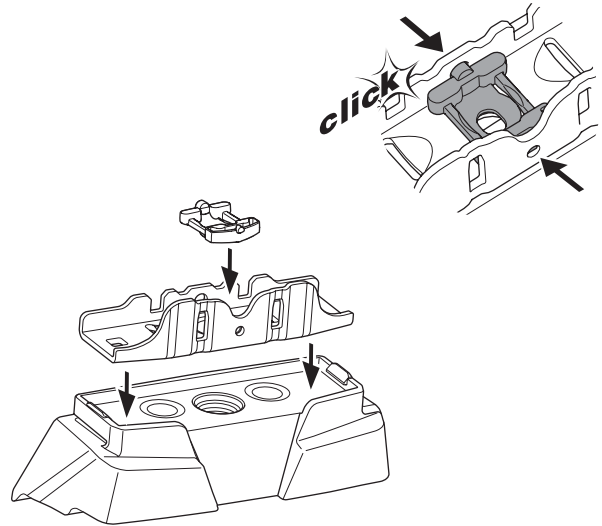

1

Kit 187156

SUBARU Forester, 5-dr SUV, 08-12 / *09-13

*North America

ISO 11154-E

This kit is only for vehicles with fixpoint mounting.

3

4