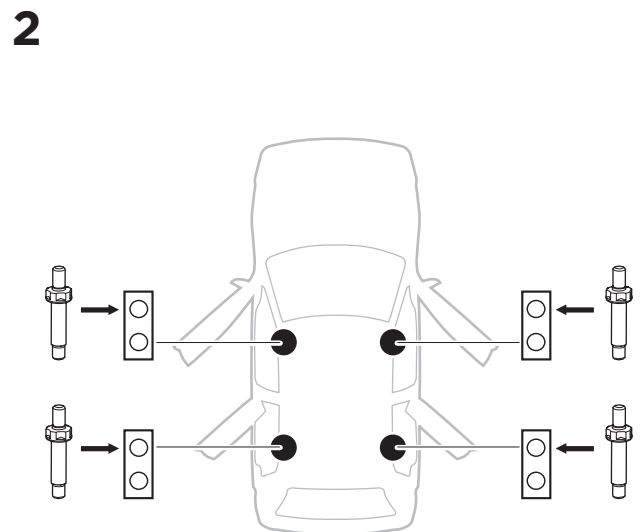

1

Kit 187156

SUBARU Forester, 5-dr SUV, 08-12 / *09-13

*North America

ISO 11154-E

This kit is only for vehicles with fixpoint mounting.

3

4