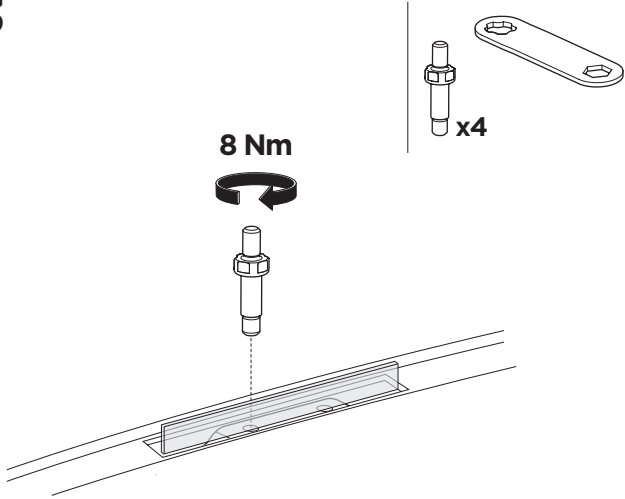

1

Kit 187156

SUBARU Forester, 5-dr SUV, 08-12 / *09-13

*North America

ISO 11154-E

This kit is only for vehicles with fixpoint mounting.

3

4