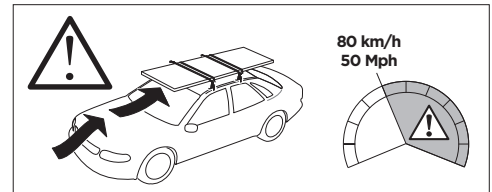

1

Kit 187004

CHEVROLET Trailblazer, 5-dr SUV, 02-09
 MERCEDES Sprinter, 4-dr Van, 06- /*10-
 RENAULT Espace, 5-dr MPV, 03-14
 VOLKSWAGEN Crafter, 4-dr Van, 06-16, 17-

ISO 11154-E

*North America

This kit is only for vehicles with T-Profile.