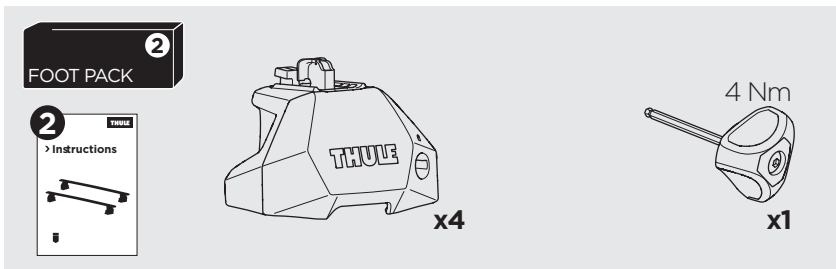

1

Kit 187004

CHEVROLET Trailblazer, 5-dr SUV, 02-09
 MERCEDES Sprinter, 4-dr Van, 06- /*10-
 RENAULT Espace, 5-dr MPV, 03-14
 VOLKSWAGEN Crafter, 4-dr Van, 06-16, 17-

ISO 11154-E

*North America

This kit is only for vehicles with T-Profile.