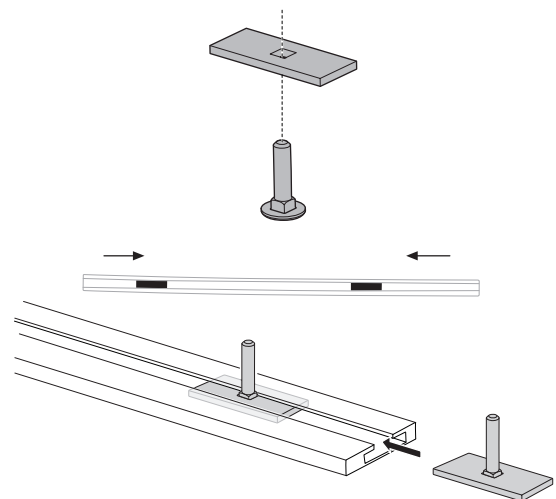

1

Kit 187004

CHEVROLET Trailblazer, 5-dr SUV, 02-09
MERCEDES Sprinter, 4-dr Van, 06- /*10-
RENAULT Espace, 5-dr MPV, 03-14
VOLKSWAGEN Crafter, 4-dr Van, 06-16, 17-

ISO 11154-E

*North America

This kit is only for vehicles with T-Profile.

1

2