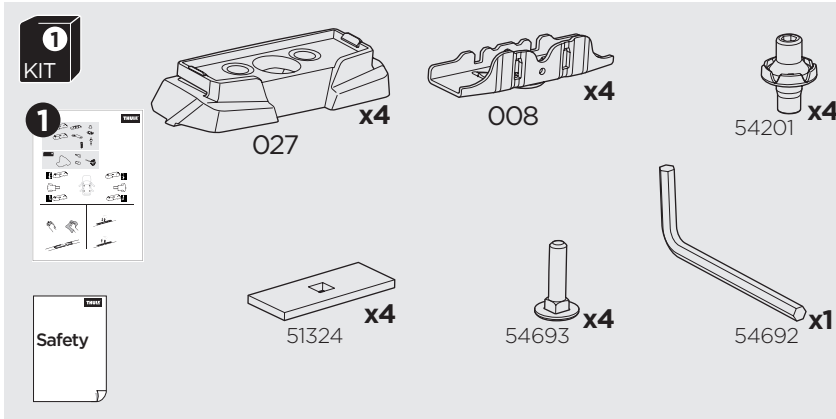

1

Kit 187004

CHEVROLET Trailblazer, 5-dr SUV, 02-09
 MERCEDES Sprinter, 4-dr Van, 06- /*10-
 RENAULT Espace, 5-dr MPV, 03-14
 VOLKSWAGEN Crafter, 4-dr Van, 06-16, 17-

ISO 11154-E

*North America

This kit is only for vehicles with T-Profile.