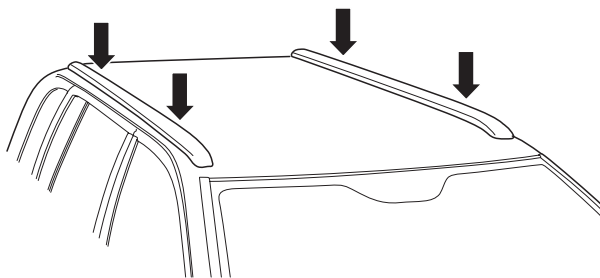

1

Kit 187004

CHEVROLET Trailblazer, 5-dr SUV, 02-09
MERCEDES Sprinter, 4-dr Van, 06- /*10-
RENAULT Espace, 5-dr MPV, 03-14
VOLKSWAGEN Crafter, 4-dr Van, 06-16, 17-

ISO 11154-E

*North America

This kit is only for vehicles with T-Profile.

1

2