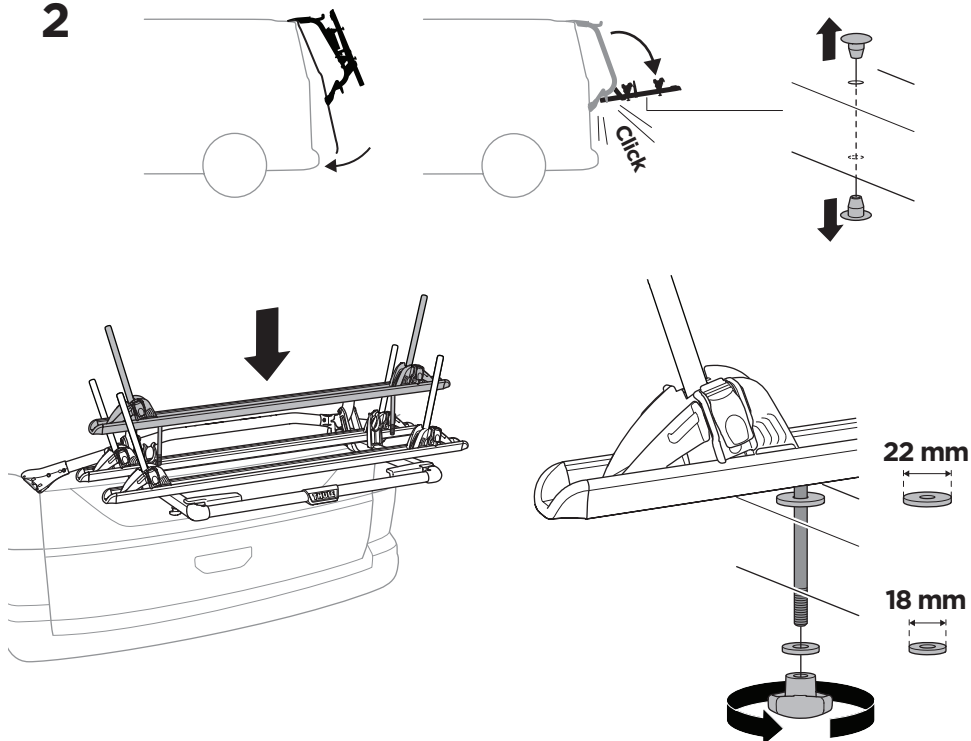

CITY CRASH

Complies with ISO norm

i

Max 30 kg

22-80 mm

1

2

i