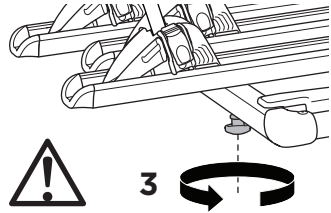

CITY CRASH

Complies with ISO norm

i

Max 30 kg

22-80 mm

1

2

i