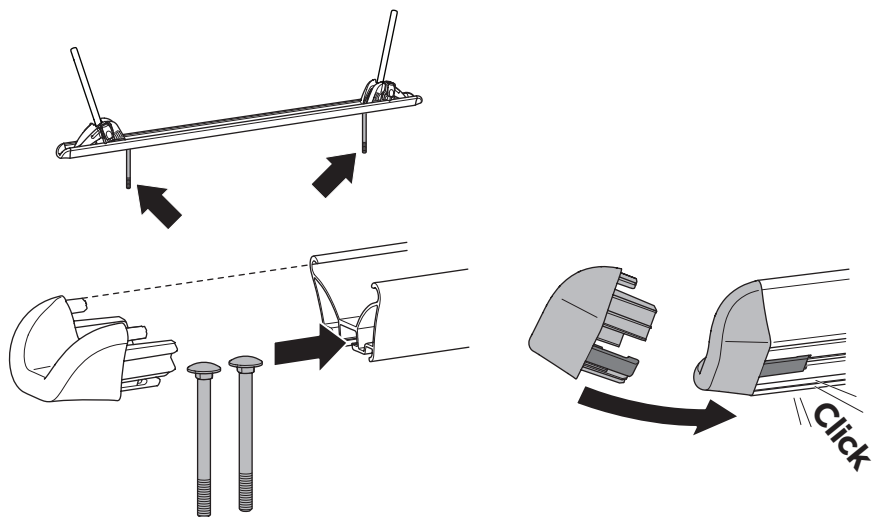

CITY CRASH

Complies with ISO norm

i

Max 30 kg

22-80 mm

1

2

i