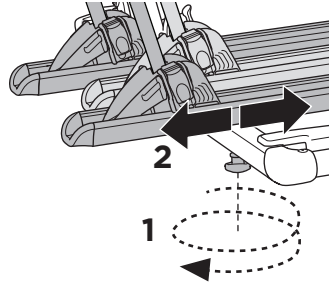

CITY CRASH

Complies with ISO norm

i

Max 30 kg

22-80 mm

1

2

i