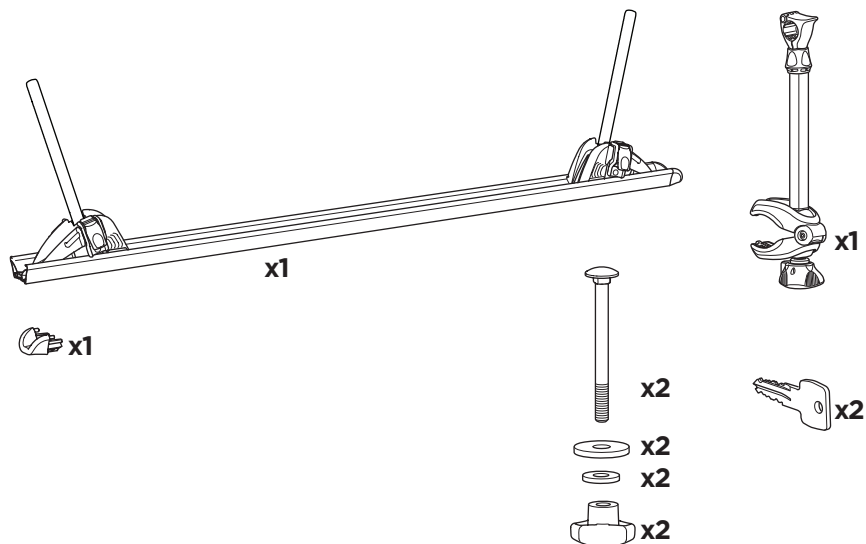

CITY CRASH

Complies with ISO norm

i

Max 30 kg

22-80 mm

1

2

i