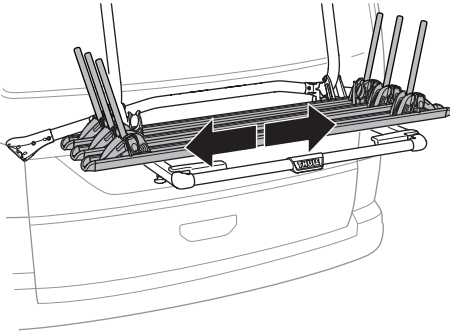

CITY CRASH

Complies with ISO norm

i

Max 30 kg

22-80 mm

1

2

i