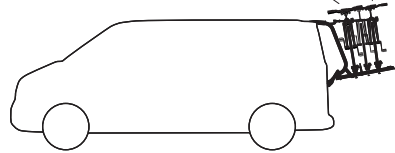

CITY CRASH

Complies with ISO norm

i

Max 30 kg

22-80 mm

1

2

i