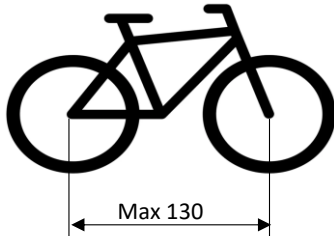

FARAD[®]

made in italy

Evolution Srl unipersonale, Via A. De Gasperi 26, 12040 Sanfrè (CN) Italy
www.faradworld.com ☎ +39 0172 58575

SUSA 2 BIKES

1

2

3

4