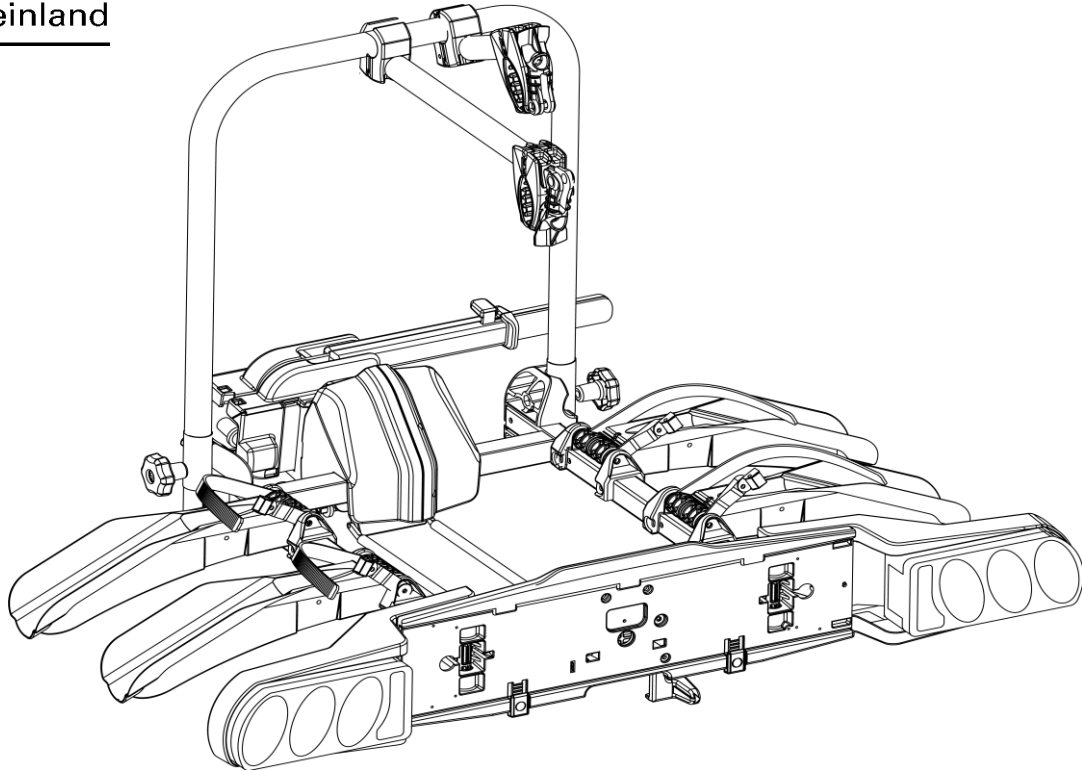

FARAD[®]

made in italy

Evolution Srl unipersonale, Via A. De Gasperi 26, 12040 Sanfrè (CN) Italy
www.faradworld.com ☎ +39 0172 58575

SUSA 2 BIKES

1

2

3

4