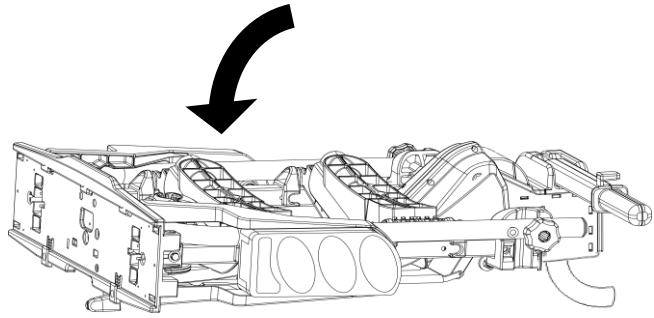

FARAD[®]

made in italy

Evolution Srl unipersonale, Via A. De Gasperi 26, 12040 Sanfrè (CN) Italy
www.faradworld.com ☎ +39 0172 58575

SUSA 2 BIKES

1

2

3

4