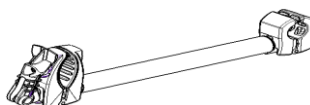

FARAD[®]

made in italy

Evolution Srl unipersonale, Via A. De Gasperi 26, 12040 Sanfrè (CN) Italy
www.faradworld.com ☎ +39 0172 58575

SUSA 3 BIKES

-----> Nr. 1

(M)

(N)

(O)