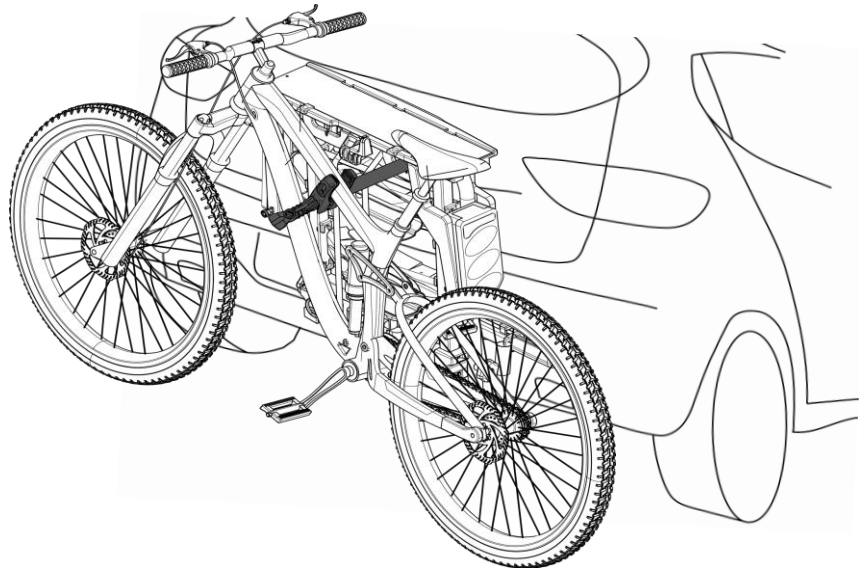

L

for maintenance only

NO