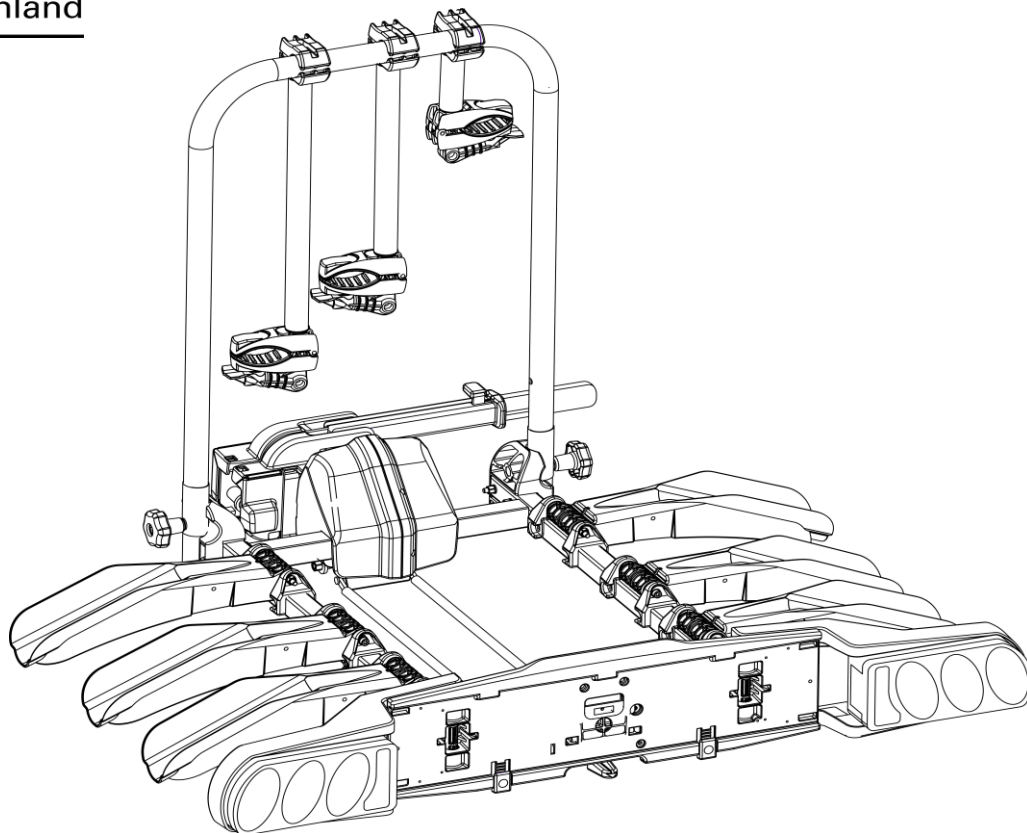

FARAD[®]

made in italy

Evolution Srl unipersonale, Via A. De Gasperi 26, 12040 Sanfrè (CN) Italy
www.faradworld.com ☎ +39 0172 58575

SUSA 3 BIKES

-----> Nr. 1

(M)

(N)

(O)