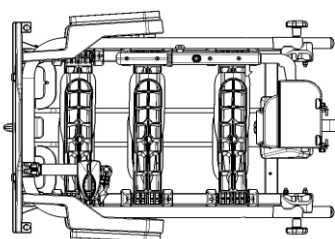

FARAD[®]

made in italy

Evolution Srl unipersonale, Via A. De Gasperi 26, 12040 Sanfrè (CN) Italy
www.faradworld.com ☎ +39 0172 58575

SUSA 3 BIKES

-----> Nr. 1

(M)

(N)

(O)