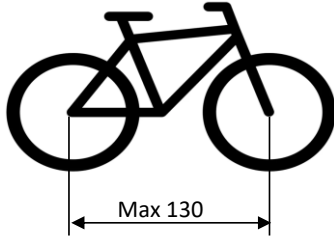

No accessory