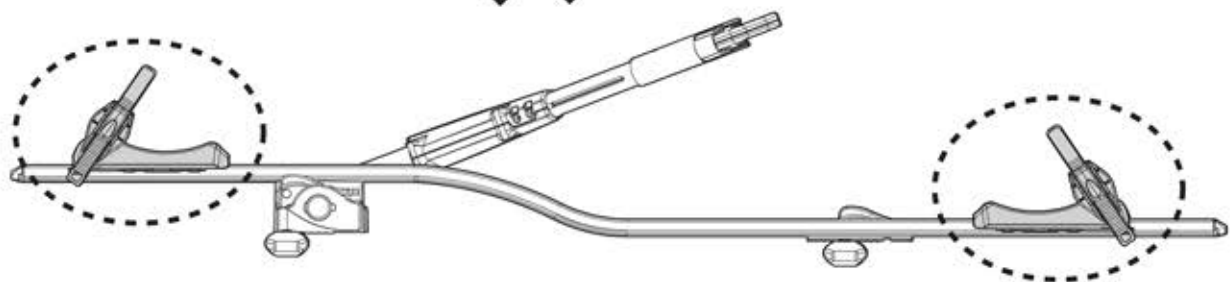

6

<p>Ømin 25mm/1" Ømax 80mm/3.1"</p>	<p>W: min 25mm/1" - max 80mm/3.1" H: min 25mm/1" - max 80mm/3.1"</p>		<p>MAX 1200mm / 47.2" MIN 22" / MAX 29" MAX 75mm / 3"</p>

8

9

➡ pag.14

11

✓ OK

✗ NO