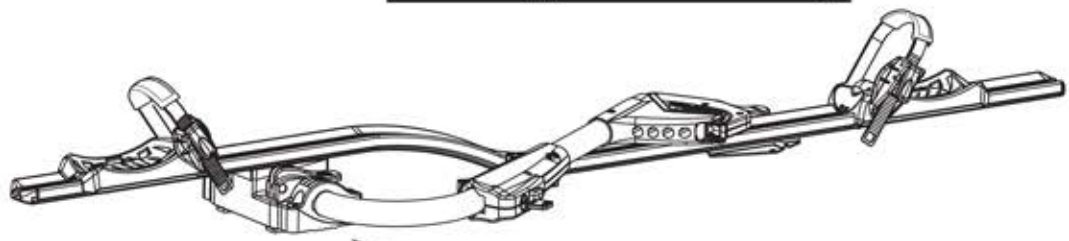

6

<p>Ømin 25mm/1" Ømax 80mm/3.1"</p>	<p>W: min 25mm/1" - max 80mm/3.1" H: min 25mm/1" - max 80mm/3.1"</p>		<p>MAX 1200mm / 47.2" MIN 22" / MAX 29" MAX 75mm / 3"</p>

8

9

➡ pag.14

11

✓ OK

✗ NO