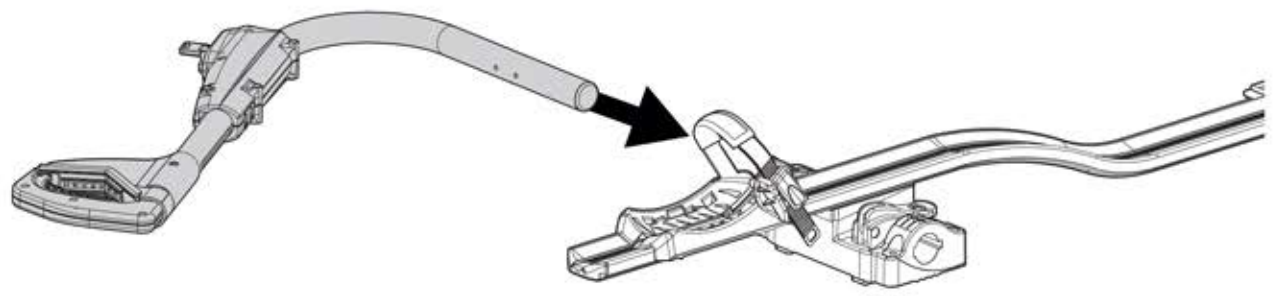

6

<p>Ømin 25mm/1" Ømax 80mm/3.1"</p>	<p>W: min 25mm/1" - max 80mm/3.1" H: min 25mm/1" - max 80mm/3.1"</p>		<p>MAX 1200mm / 47.2" MIN 22" / MAX 29" MAX 75mm / 3"</p>

8

9

➡ pag.14

11

✓ OK

✗ NO