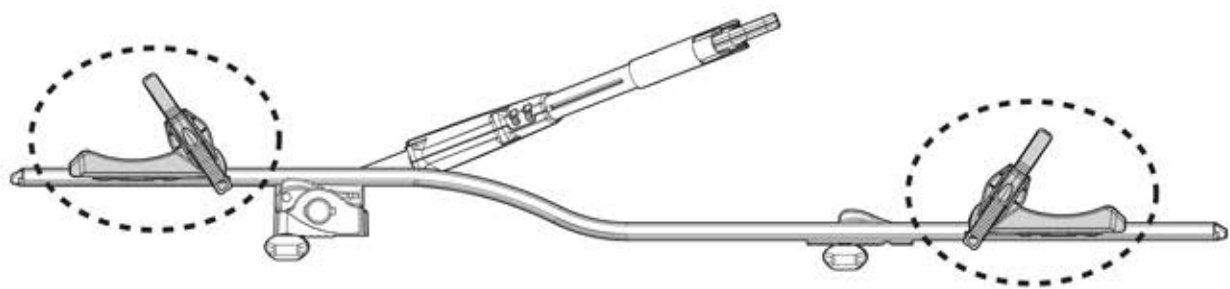

6

<p>Ømin 25mm/1" Ømax 80mm/3.1"</p>	<p>W: min 25mm/1" - max 80mm/3.1" H: min 25mm/1" - max 80mm/3.1"</p>		<p>MAX 1200mm / 47.2" MIN 22" / MAX 29" MAX 75mm / 3"</p>

8

9

➡ pag.14

11

✓ OK

✗ NO