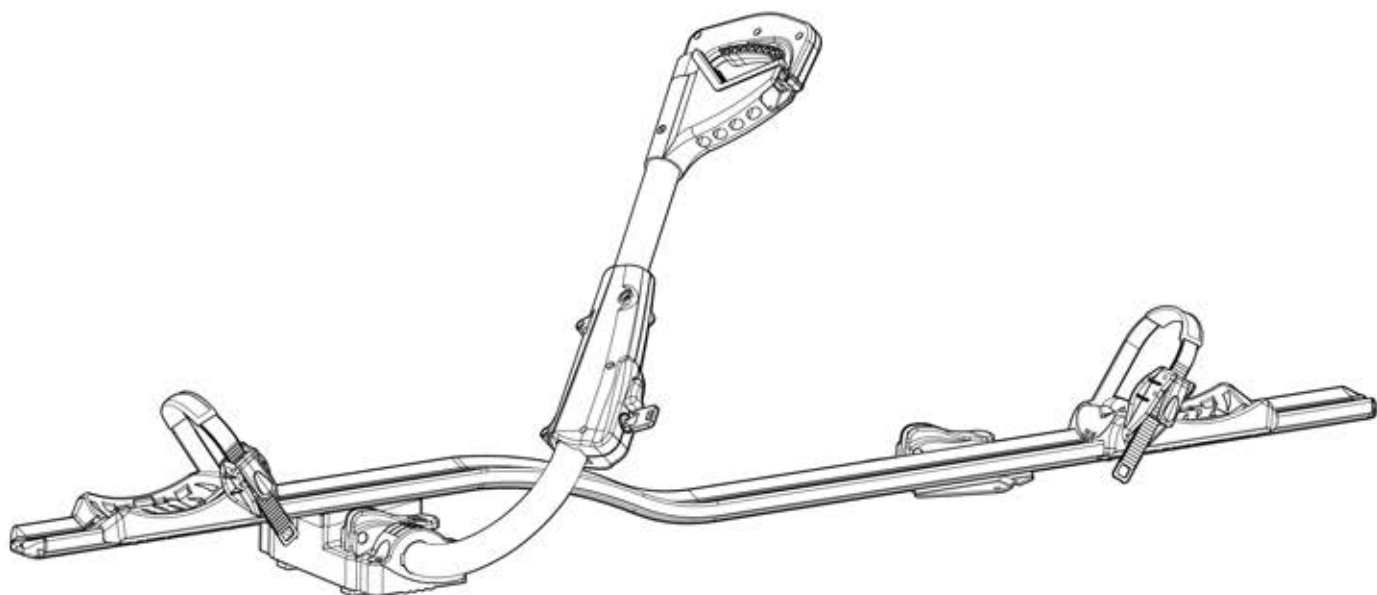

MOTUS

IT Istruzioni di montaggio

EN Fitting instructions

DE Montageanleitung

FR Instructions de montage

ES Instrucciones de montaje

BG инструкции за сглобяване

CS Návod na montáž

DA Monteringsvejledning

EL Οδηγίες συναρμολόγησης

ET Paigaldusjuhend

FI Asennusohje

HR Uputa za sastavljanje

HU A felszerelés módja

LT Pritvirtinimo instrukcijos

LV Stiprināšanas instrukcija

NL Montagehandleiding

NO Monteringsanvisning

PL Instrukcja montażu

PT Instruções de Montagem

RO Instrucțiuni de montare

RU Инструкции по установке

SK Návod na montáž

SL Navodila za pritrjevanje

SV Monteringsanvisning

TK Uydurma talimat

ZH 裝修指導

AR كتيب التعليمات