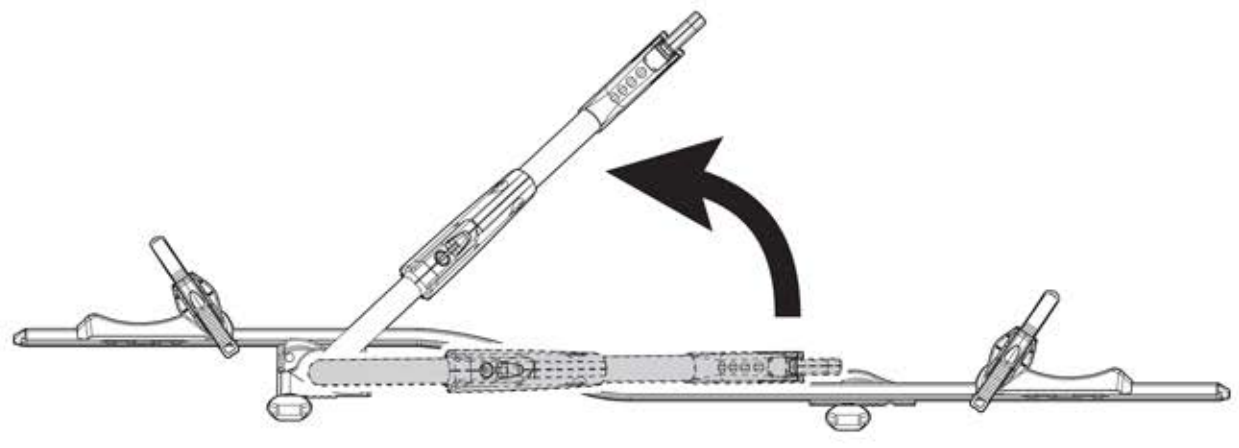

6

<p>Ømin 25mm/1" Ømax 80mm/3.1"</p>	<p>W: min 25mm/1" - max 80mm/3.1" H: min 25mm/1" - max 80mm/3.1"</p>		<p>MAX 1200mm / 47.2" MIN 22" / MAX 29" MAX 75mm / 3"</p>

8

9

➡ pag.14

11

✓ OK

✗ NO