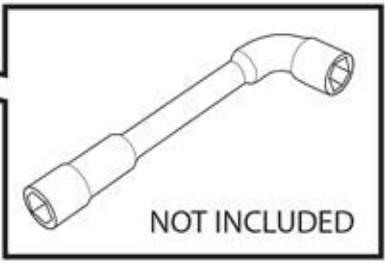

6

<p>Ømin 25mm/1" Ømax 80mm/3.1"</p>	<p>W: min 25mm/1" - max 80mm/3.1" H: min 25mm/1" - max 80mm/3.1"</p>		<p>MAX 1200mm / 47.2" MIN 22" / MAX 29" MAX 75mm / 3"</p>

8

9

➡ pag.14

11

✓ OK

✗ NO