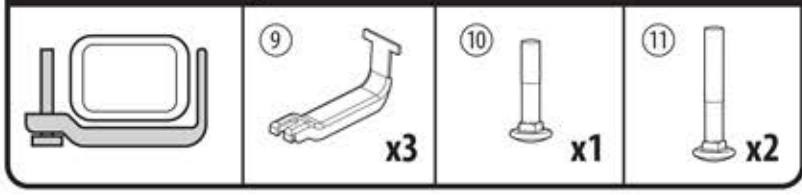

13

Optional kit 000146000000

x2