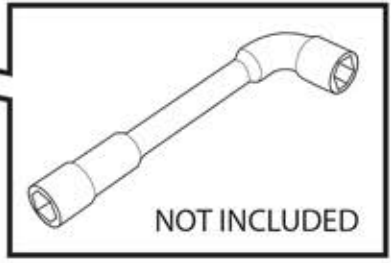

6

<p>Ømin 25mm/1" Ømax 80mm/3.1"</p>	<p>W: min 25mm/1" - max 80mm/3.1" H: min 25mm/1" - max 80mm/3.1"</p>		<p>MAX 1200mm / 47.2" MIN 22" / MAX 29" MAX 75mm / 3"</p>

8

9

➡ pag.14

11

✓ OK

✗ NO