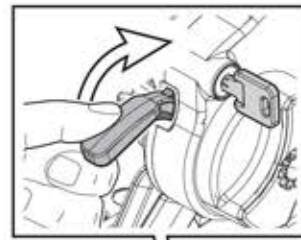

3

4

N	Q
6	2

5

max
1260mm/49.6"

min 26"
max 29"

max *
110mm/4.3"

6
Pag.6

7
Pag.6