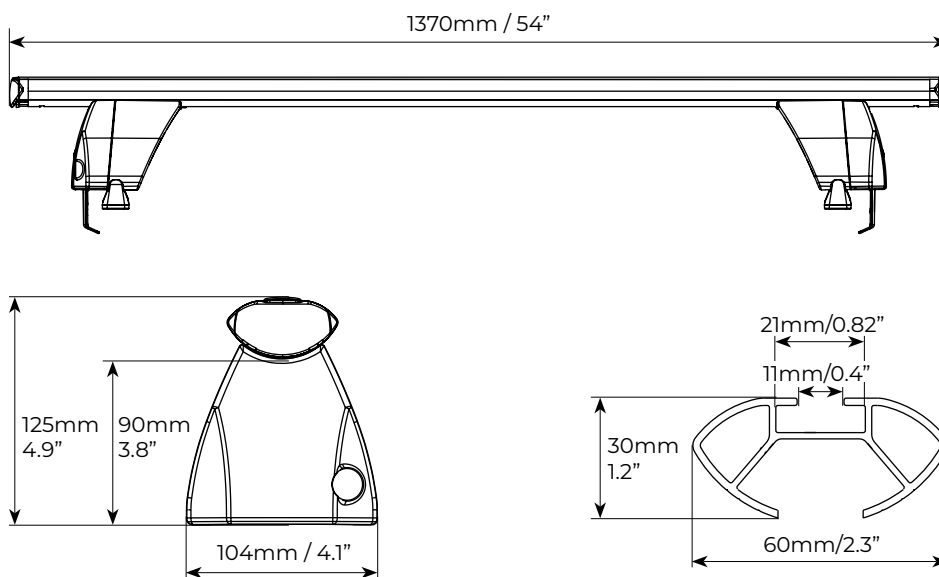

DE TESLA

MODEL 3 - MODEL Y

Barre da tetto con profilo in alluminio provviste di scanalatura per il montaggio rapido degli accessori tramite viti a "T". Compatibili solo con Tesla Model 3 (2017>) e Tesla Model Y. Serratura antifurto disponibile come optional.

Roof bars with aluminium profile provided with groove for quick mounting of accessories by means of "T" screws. Compatible only with Tesla Model 3 (2017>) and Tesla Model Y. Anti-theft lock available as optional.

OE Tesla Model 3	Art.000146100000
OE Tesla Model Y	Art.000133500000
 Peso prodotto Product weight	4,65kg / 10.2lb
Materiale Material	Alluminio Aluminium
 Portata massima Max load	max 50kg/110lb
 Serratura antifurto Anti-theft lock	Optional Art.000084800000
 Auto compatibili Compatible vehicles	Tesla Model 3 (2017>) Tesla Model Y