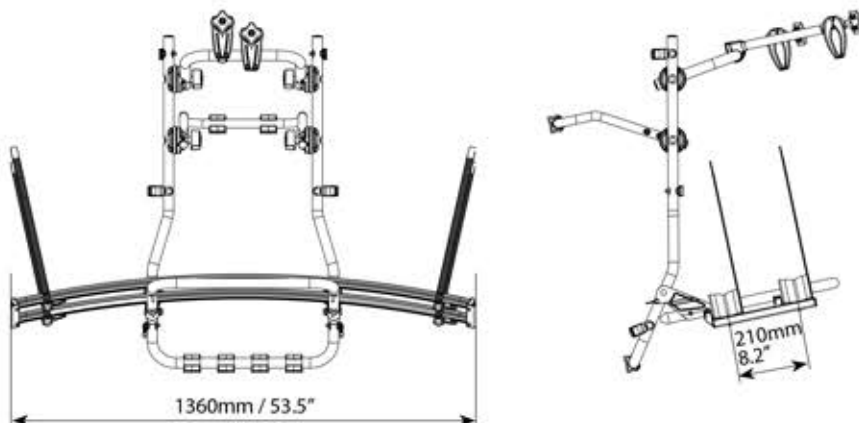

COBRA

2X

OR

2x e-bike
(max 22kg / 48.5lb)

INCLUDED

Portabici posteriore in acciaio con canale in alluminio. Compatibile con bici di grossa taglia, come fat bike o e-bike. Sicuro, semplice e rapido da montare.

Rear mounted bike carrier, made of steel with aluminium rails. Suitable for e-bikes and fat bikes. Easy and quick to install on the car's hatch.

Art.000134300000

| | |
|---|--|
| Cobra | Art.000134300000 |
| Peso prodotto Product weight | 12,4kg/27.3lb |
| Materiale Material | Alluminio e acciaio Aluminium and steel |
| Portata massima Max load | max 45kg / 99lb |
| Antifurto portabici Anti-theft for the bike rack | ✗ |
| Antifurto bici Anti-theft for the bike | ✗ |
| | Max 2 |
| E-bike | Max 2 (max 22kg/48.5lb) |
| Fat bike | ✓ |

COMPATIBILITÀ BICI BIKE COMPATIBILITY

| Mod. | | | | | |
|-------|----------------------------------|--|--------------------|----------------|----------------------|
| Cobra | min: 23mm/1" max: 75mm/3" | min: 30x50mm/ 1.2x2" max: 50x75mm/ 2x3" | min 22" max 29" | max 110mm/4.3" | max 1325mm/52.2" |