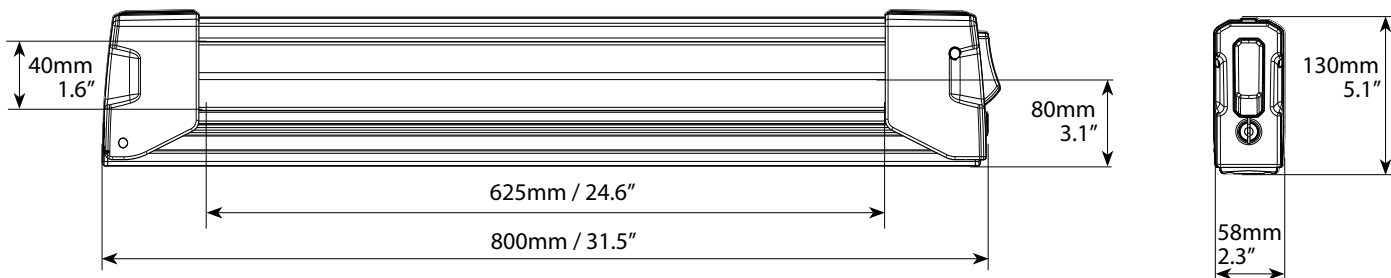

PORTASCI
SKI CARRIERS
PORTAESQUIS
PORTE-SKIS
SKITRÄGER

MENABO
free time on the move

YELO

Yelo Black

COMPLIANT WITH
DIN 75302:2019

TESTED
CITY CRASH ✓

Portasci in alluminio progettato per trasportare 6 paia di sci o 4 snowboard. Equipaggiato con una base scorrevole per agevolare il carico o lo scarico degli sci o snowboard. Fissaggio semplice alle barre tramite t-system e sistema antifurto in dotazione.

Aluminium ski rack conceived for six pairs of skis, or four snowboards. It is equipped with a sliding base to facilitate the loading and unloading of skis and snowboards. It can be easily installed on the roof bars by means of standard T-system and features an anti-theft lock.

Yelo	Art.000111600000
Yelo black	Art.000142000000
 Peso prodotto Product weight	4,2kg/9.2lb
Materiale Material	Alluminio Aluminium
 Portata massima Max load	max 42kg / 92lb
 Antifurto portasci Anti-theft for the ski rack	✓
 Antifurto sci/snowboard Anti-theft for the skis/snowboard	✓
 Sistema di montaggio alle barre Fixing system to the roof bars	 T-system X: min 6,5mm/0.3" W: 20mm/0.8"
	Optional kit 000121800000  (LxH) max 80x30mm / 3x1.2"
	Optional kit 000110300000  (LxH) max 60x35mm / 2.3x1.4"
 Max skis	6x
 Max snowboard	4x
 Max ski poles	-