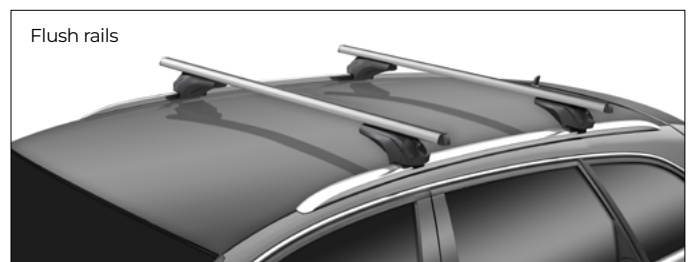

BARRE DA TETTO
ROOF BARS
BARRAS DE TECHO
BARRES DE TOIT
DACHTRÄGER

MENABO
free time on the move

ARIEM

Silver

Black

INCLUDED

max
75kg
165lb

Barre da tetto in alluminio di qualità con profilo anodizzato black o silver. Provviste di scanalatura per il montaggio rapido degli accessori tramite viti a "T". Dotate di serratura antifurto. Disponibili in 2 lunghezze.

High quality roof bars with black or silver anodized aluminium profile. Provided with groove for quick mounting of accessories by means of "T" screws. Equipped with anti-theft lock. Available in 2 lengths.

Flush rails

Raised rails

Ariem: 1185mm / 46.7"
Ariem XL: 1315mm / 51.8"

Ariem silver	Art.000147000000	
Ariem XL silver	Art.000147100000	
Ariem black	Art.000161500000	
Ariem XL black	Art.000161600000	
 Peso prodotto Product weight	Ariem	3,2kg / 7.1lb
	Ariem XL	3,4kg / 7.5lb
Materiale Material	Alluminio Aluminium	
 Portata massima Max load	max 75kg/165lb	
 Serratura antifurto Anti-theft lock	✓	
 Tetti auto compatibili Compatible vehicle roof types	Raised rails	✓
	Flush rails	✓
	Smooth roof	x
	Fixed points	x