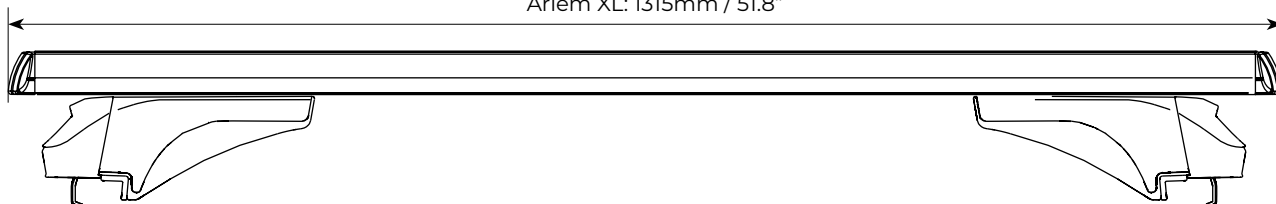

BARRE DA TETTO
ROOF BARS
BARRAS DE TECHO
BARRES DE TOIT
DACHTRÄGER

MENABO
free time on the move

ARIEM

Silver

Black

INCLUDED

max
75kg
165lb

Barre da tetto in alluminio di qualità con profilo anodizzato black o silver. Provviste di scanalatura per il montaggio rapido degli accessori tramite viti a "T". Dotate di serratura antifurto. Disponibili in 2 lunghezze.

High quality roof bars with black or silver anodized aluminium profile. Provided with groove for quick mounting of accessories by means of "T" screws. Equipped with anti-theft lock. Available in 2 lengths.

Flush rails

Raised rails

Ariem: 1185mm / 46.7"
Ariem XL: 1315mm / 51.8"

Ariem silver	Art.000147000000	
Ariem XL silver	Art.000147100000	
Ariem black	Art.000161500000	
Ariem XL black	Art.000161600000	
 Peso prodotto Product weight	Ariem	3,2kg / 7.1lb
	Ariem XL	3,4kg / 7.5lb
Materiale Material	Alluminio Aluminium	
 Portata massima Max load	max 75kg/165lb	
 Serratura antifurto Anti-theft lock	✓	
 Tetti auto compatibili Compatible vehicle roof types	Raised rails	✓
	Flush rails	✓
	Smooth roof	x
	Fixed points	x