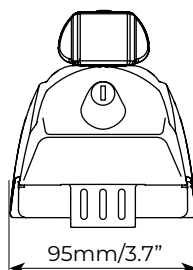

Flush rails

Raised rails

Ariem: 1185mm / 46.7"
Ariem XL: 1315mm / 51.8"

Ariem silver	Art.000147000000	
Ariem XL silver	Art.000147100000	
Ariem black	Art.000161500000	
Ariem XL black	Art.000161600000	
 Peso prodotto Product weight	Ariem	3,2kg / 7.1lb
	Ariem XL	3,4kg / 7.5lb
Materiale Material	Alluminio Aluminium	
 Portata massima Max load	max 75kg/165lb	
 Serratura antifurto Anti-theft lock	✓	
 Tetti auto compatibili Compatible vehicle roof types	Raised rails	✓
	Flush rails	✓
	Smooth roof	x
	Fixed points	x