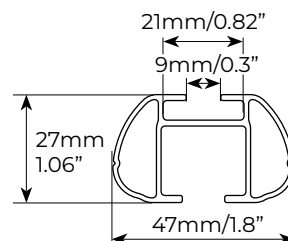

Flush rails

Raised rails

Ariem: 1185mm / 46.7"
Ariem XL: 1315mm / 51.8"

Ariem silver	Art.000147000000	
Ariem XL silver	Art.000147100000	
Ariem black	Art.000161500000	
Ariem XL black	Art.000161600000	
 Peso prodotto Product weight	Ariem	3,2kg / 7.1lb
	Ariem XL	3,4kg / 7.5lb
Materiale Material	Alluminio Aluminium	
 Portata massima Max load	max 75kg/165lb	
 Serratura antifurto Anti-theft lock	✓	
 Tetti auto compatibili Compatible vehicle roof types	Raised rails	✓
	Flush rails	✓
	Smooth roof	x
	Fixed points	x